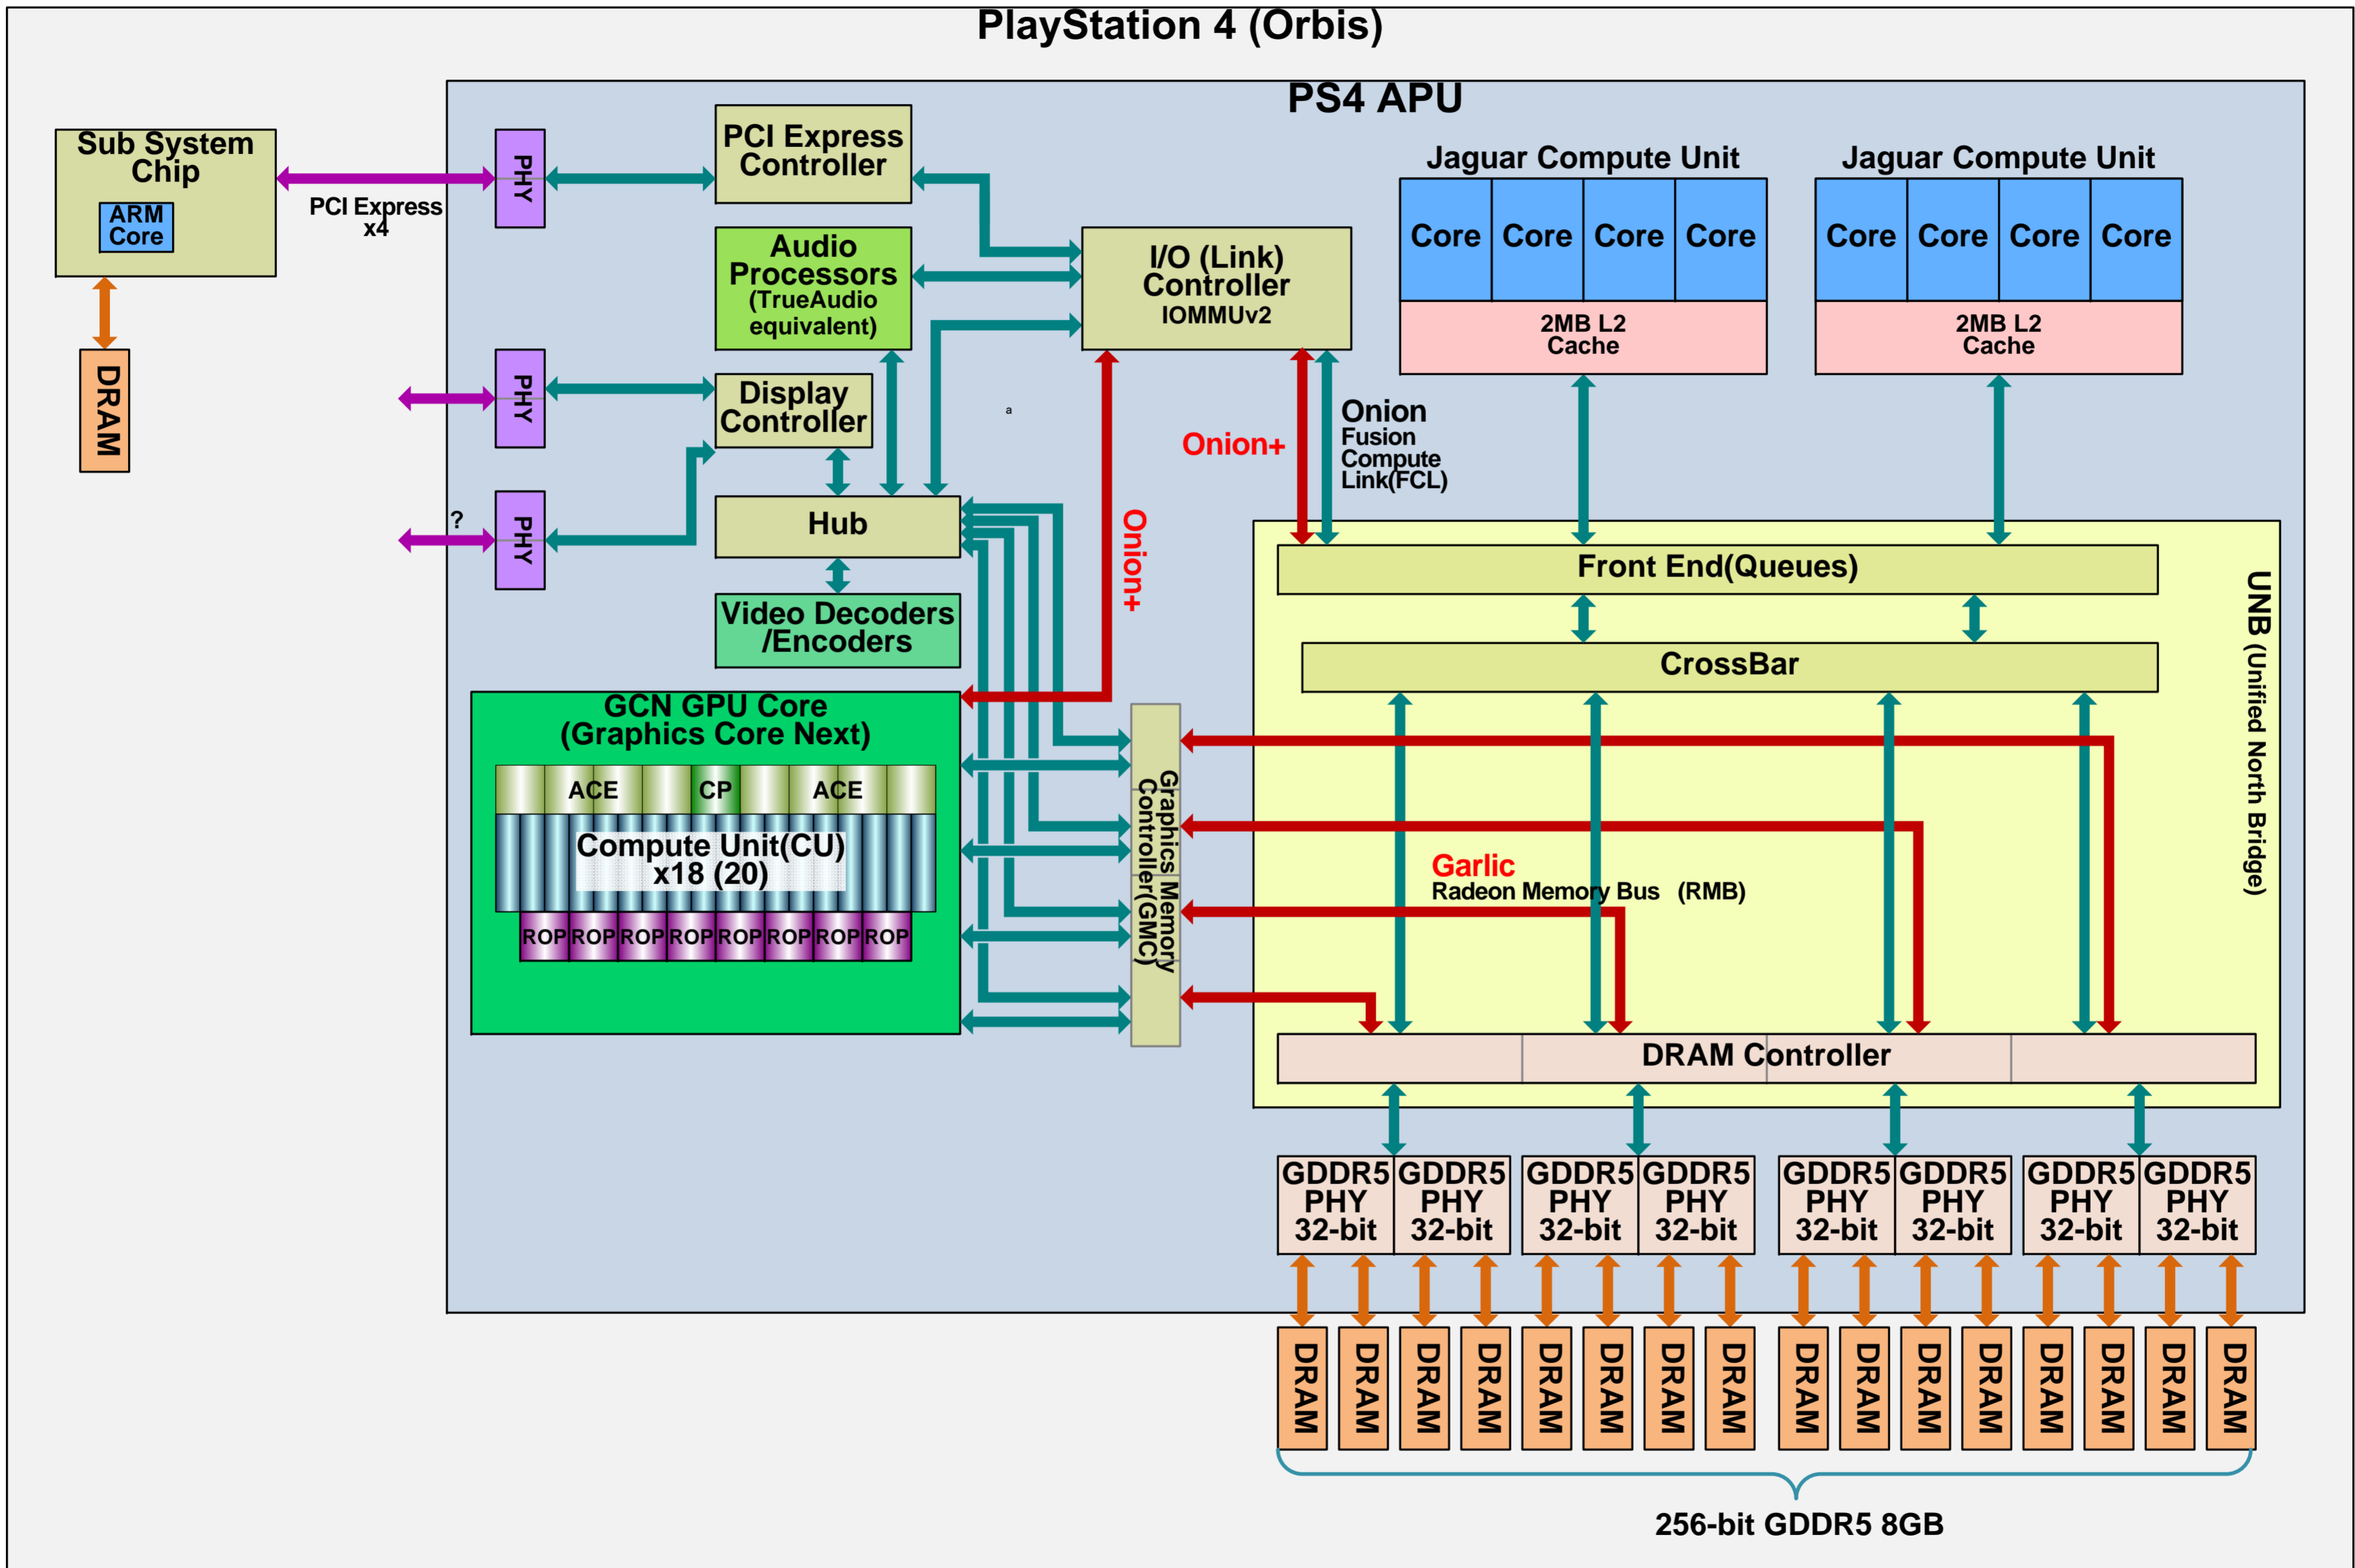

PS4 APU Architecture (estimated)

Copyright © 2014 Hiroshige Goto All rights reserved.