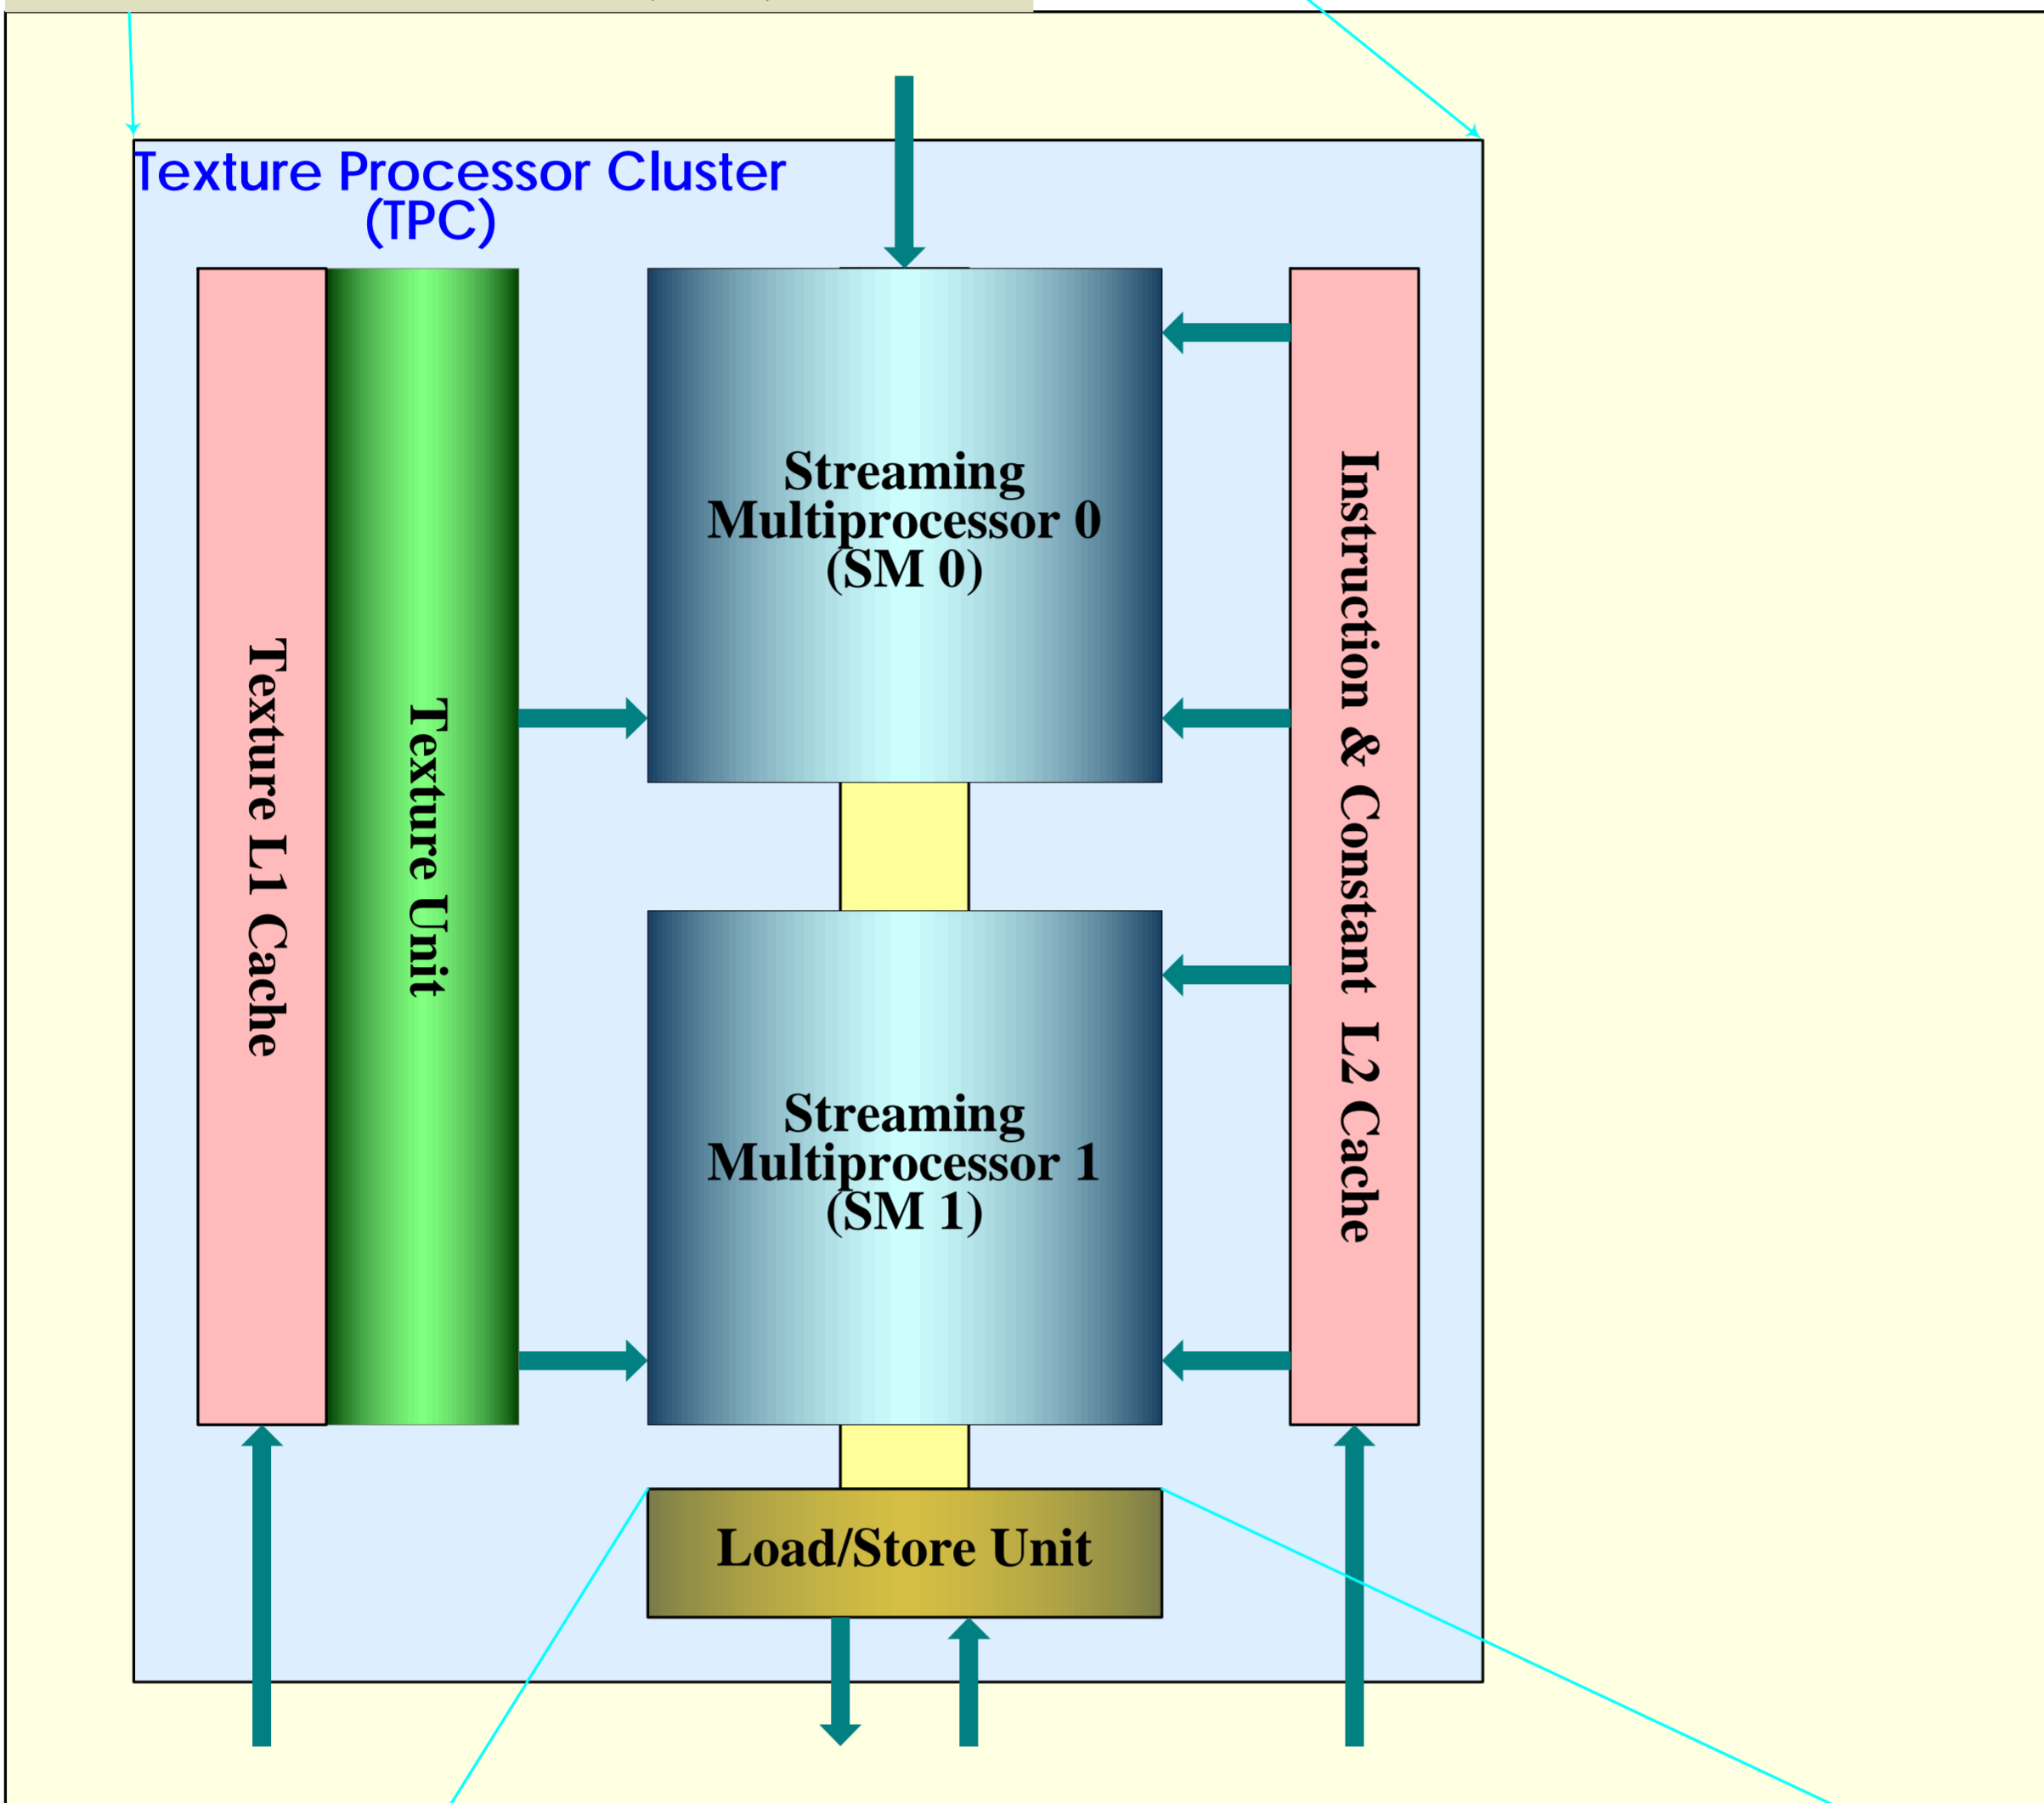

GeForce 8800GT(G92) Over View

Pipeline Over View

Texture Processor Cluster (TPC)

Streaming Multiprocessor (SM)

Execution Pipes