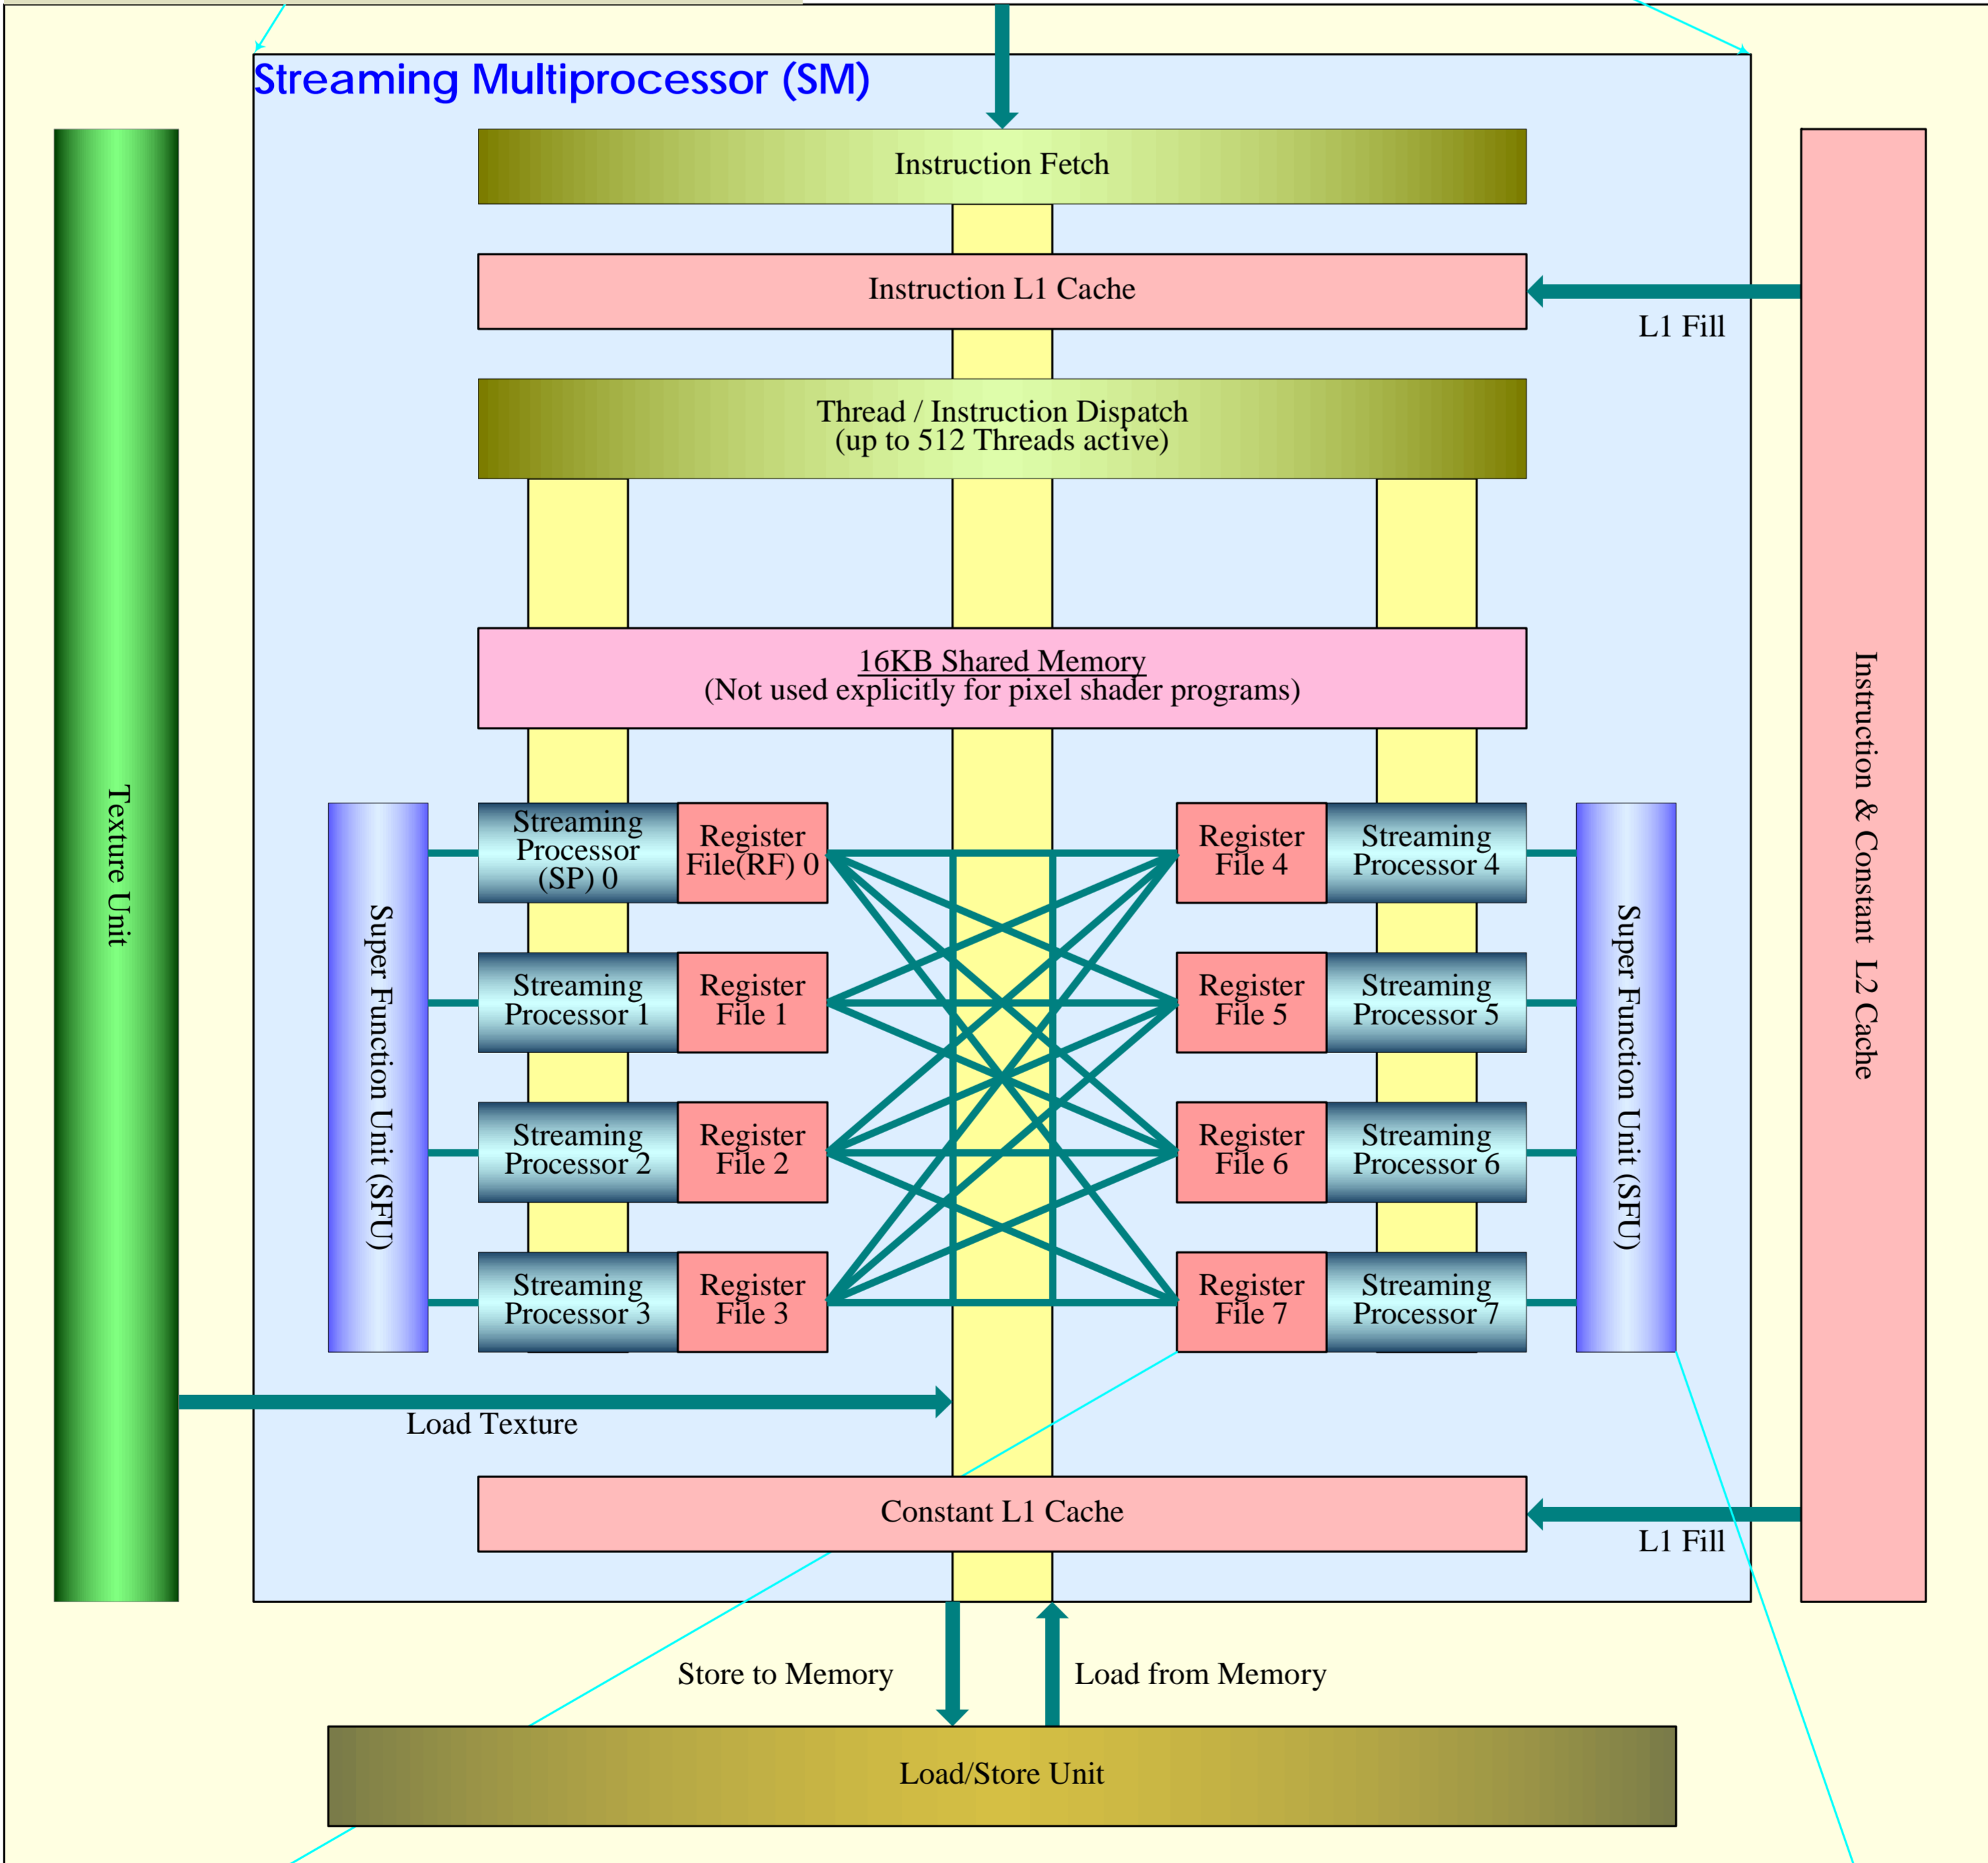

GeForce 8800GT(G92) Over View

Pipeline Over View

Texture Processor Cluster (TPC)

Streaming Multiprocessor (SM)

Execution Pipes