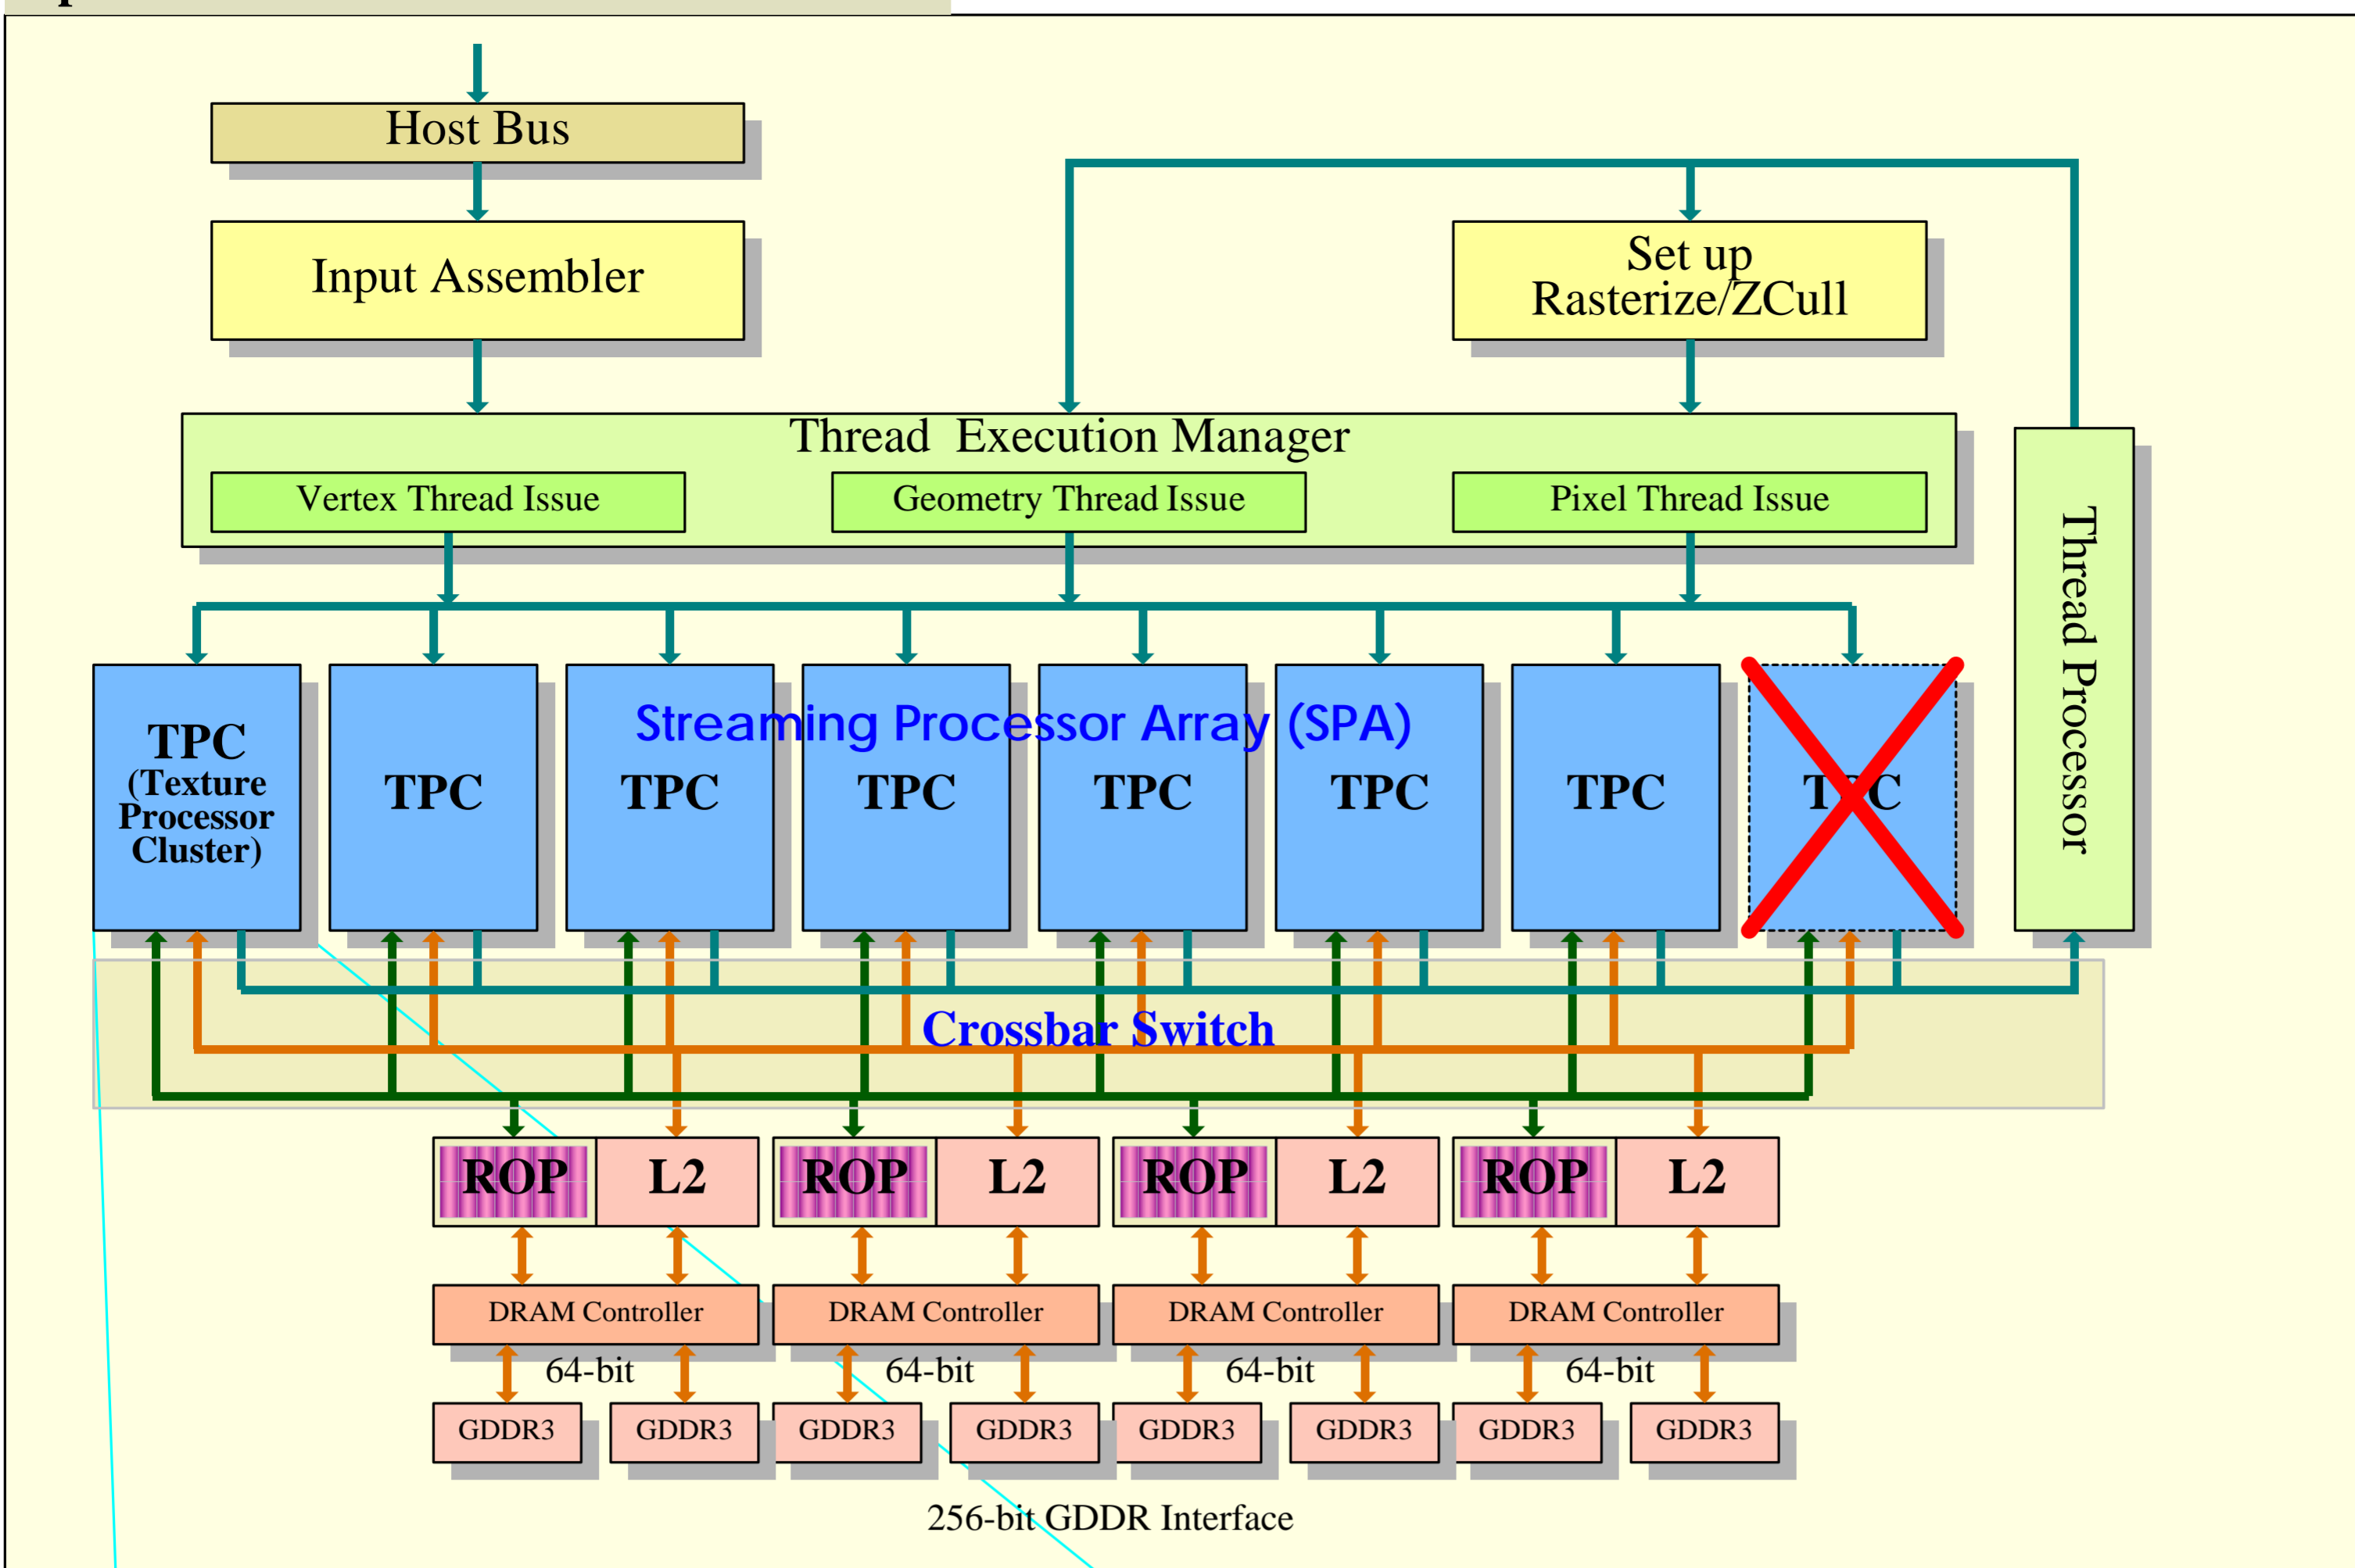

GeForce 8800GT(G92) Over View

Pipeline Over View

Texture Processor Cluster (TPC)

Streaming Multiprocessor (SM)

Execution Pipes