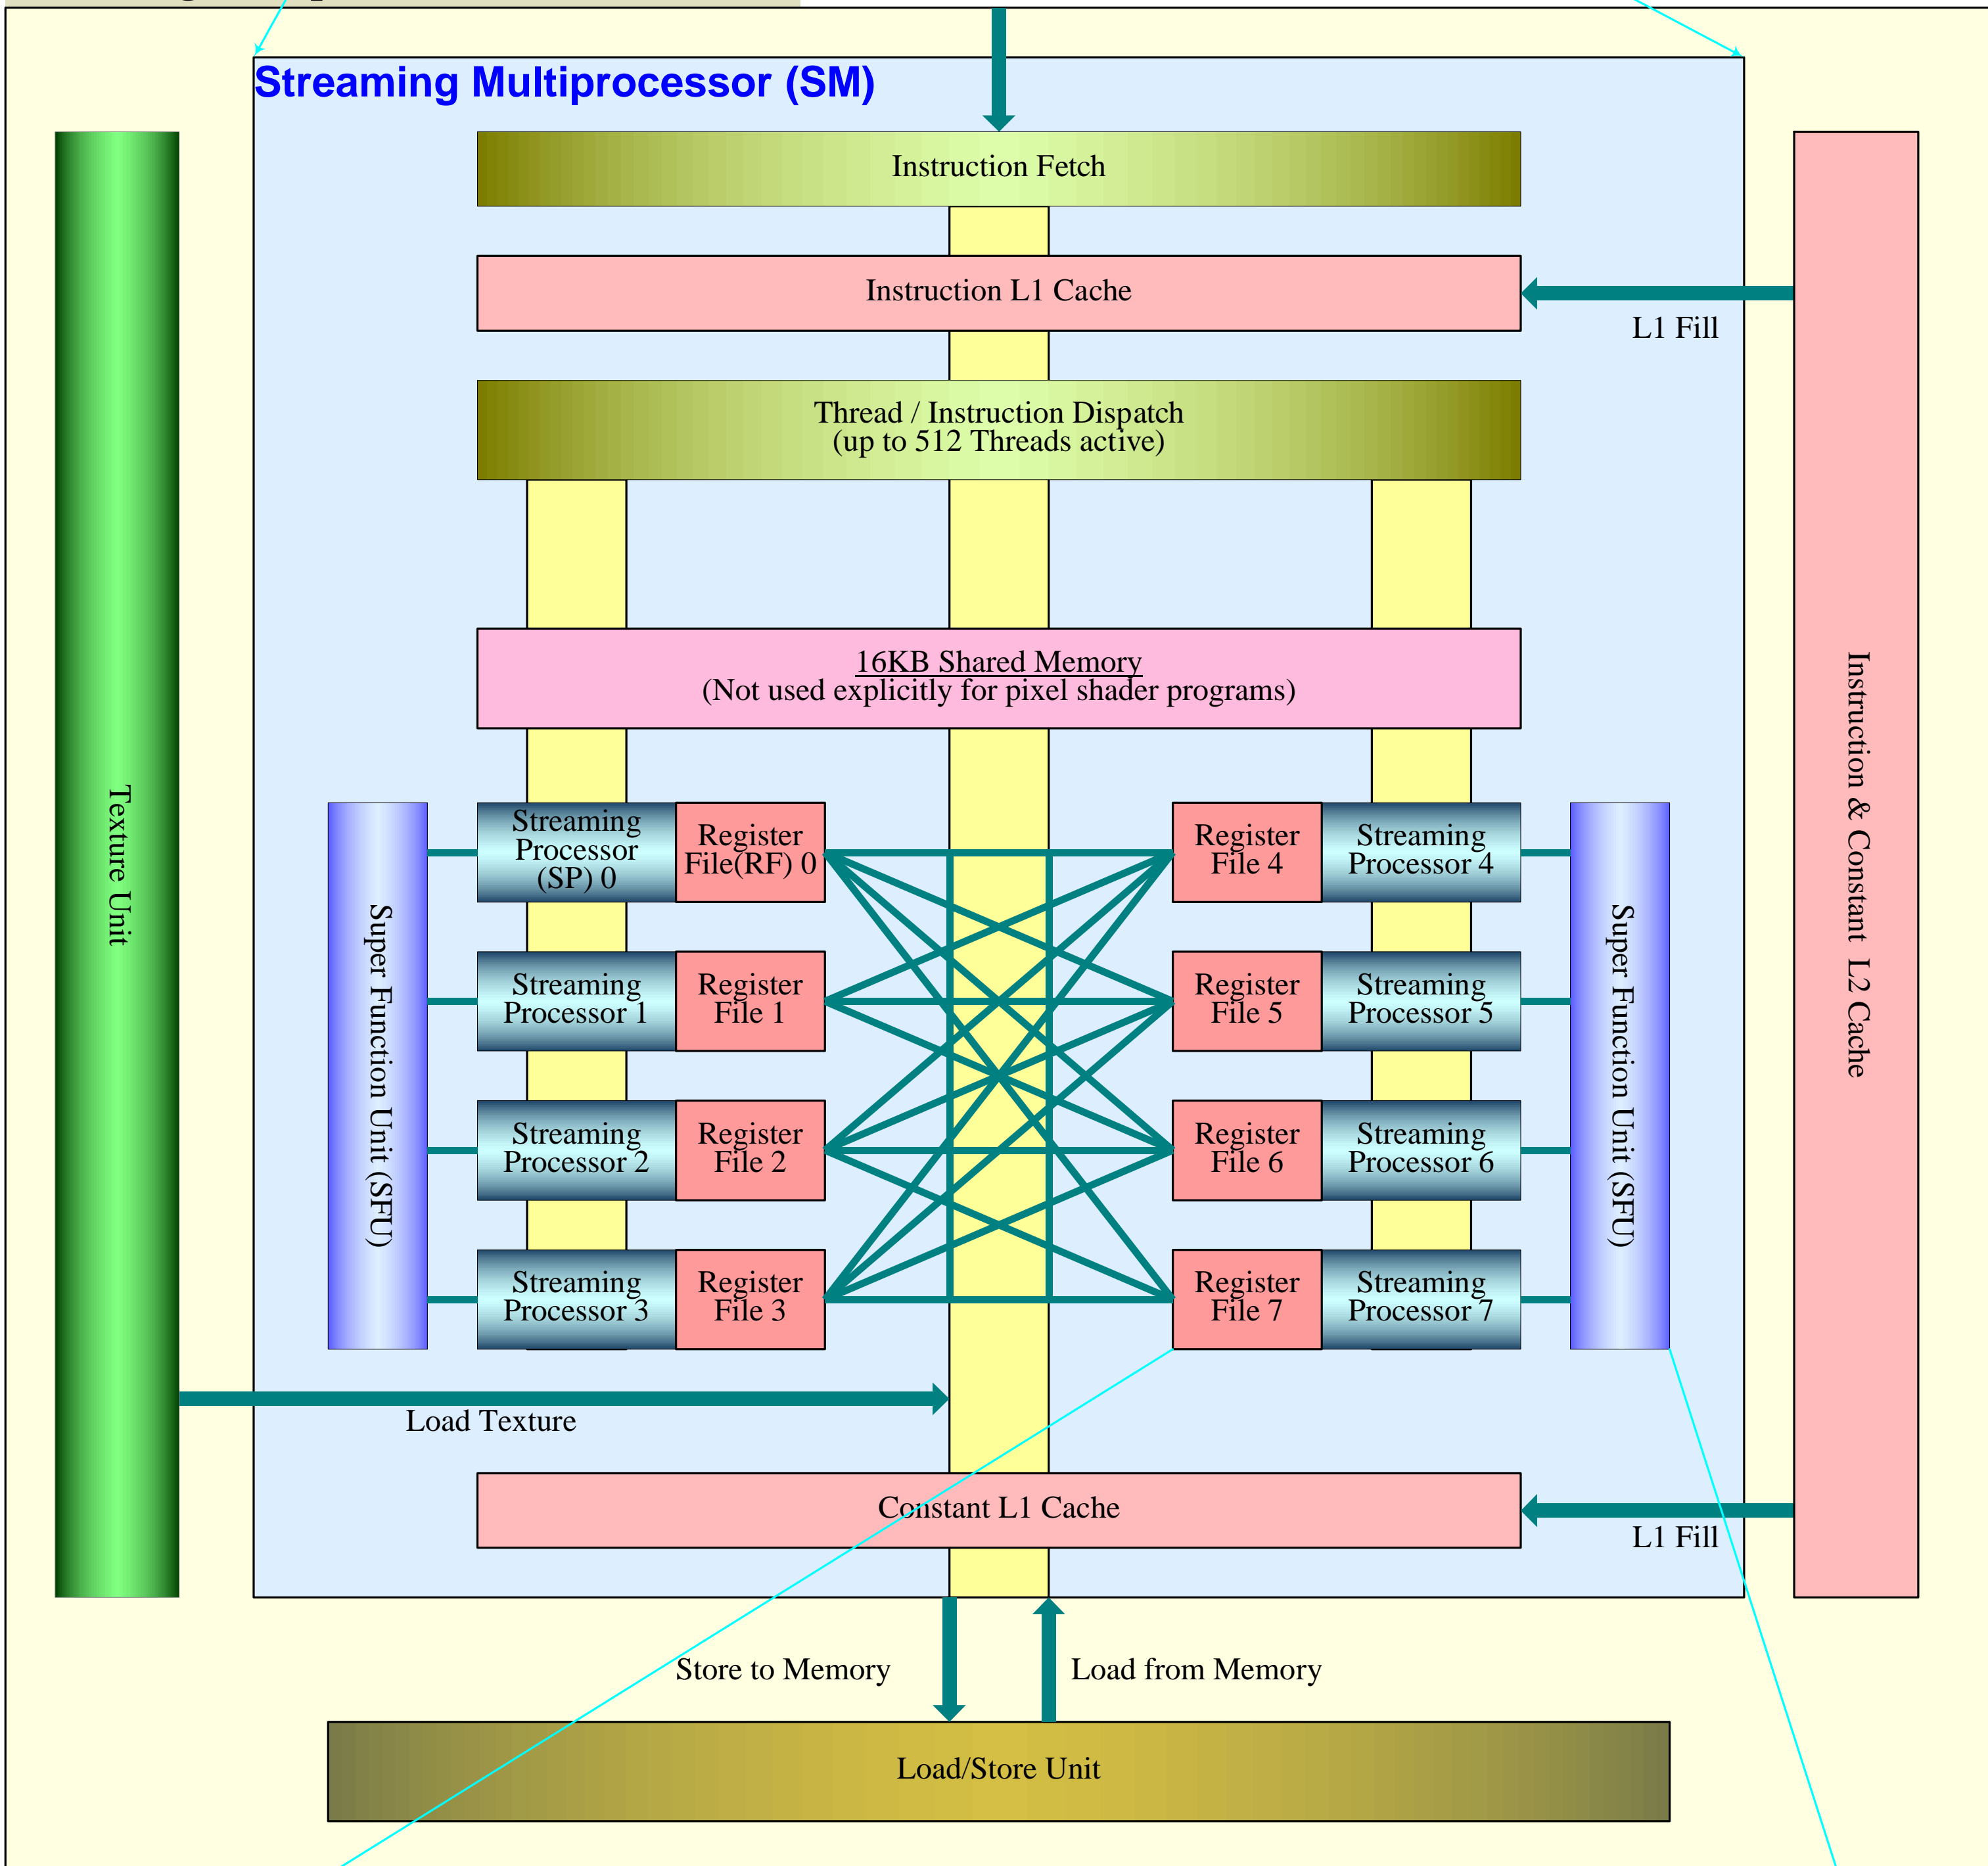

G84 Estimated Block

Pipeline Over View

Texture Processor Cluster (TPC)

Streaming Multiprocessor (SM)

Execution Pipes