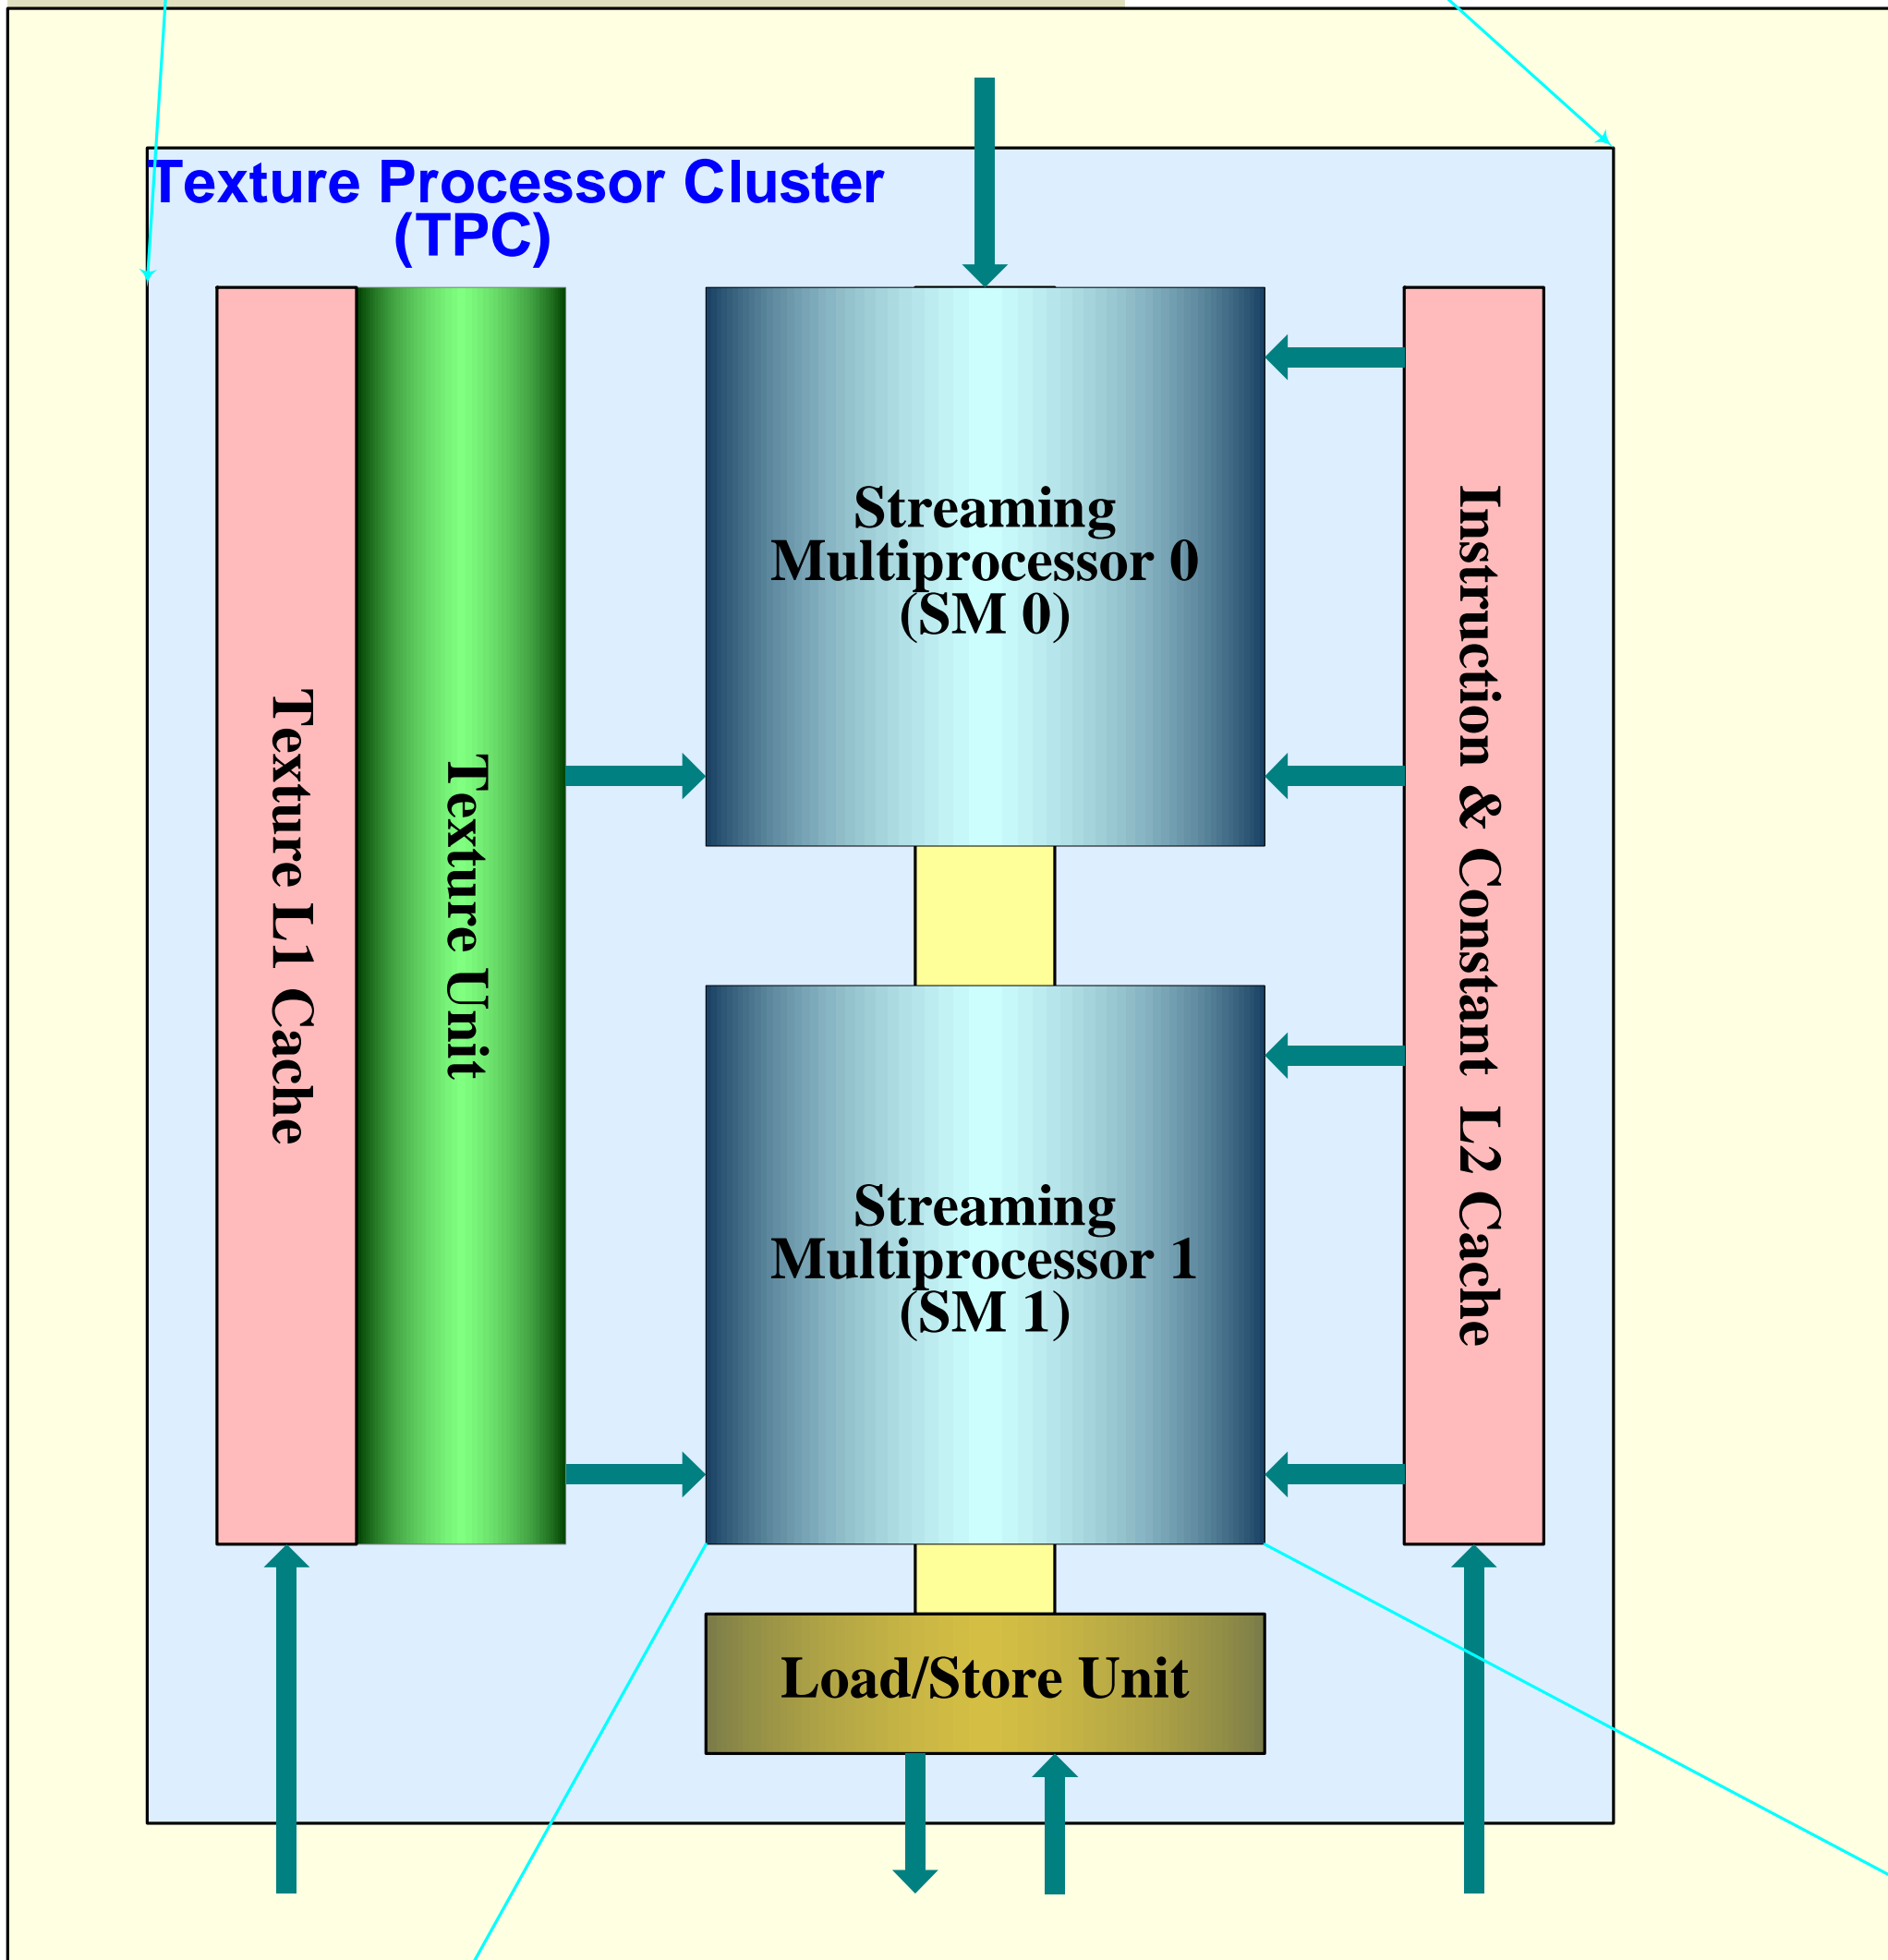

G84 Estimated Block

Pipeline Over View

Texture Processor Cluster (TPC)

Streaming Multiprocessor (SM)

Execution Pipes