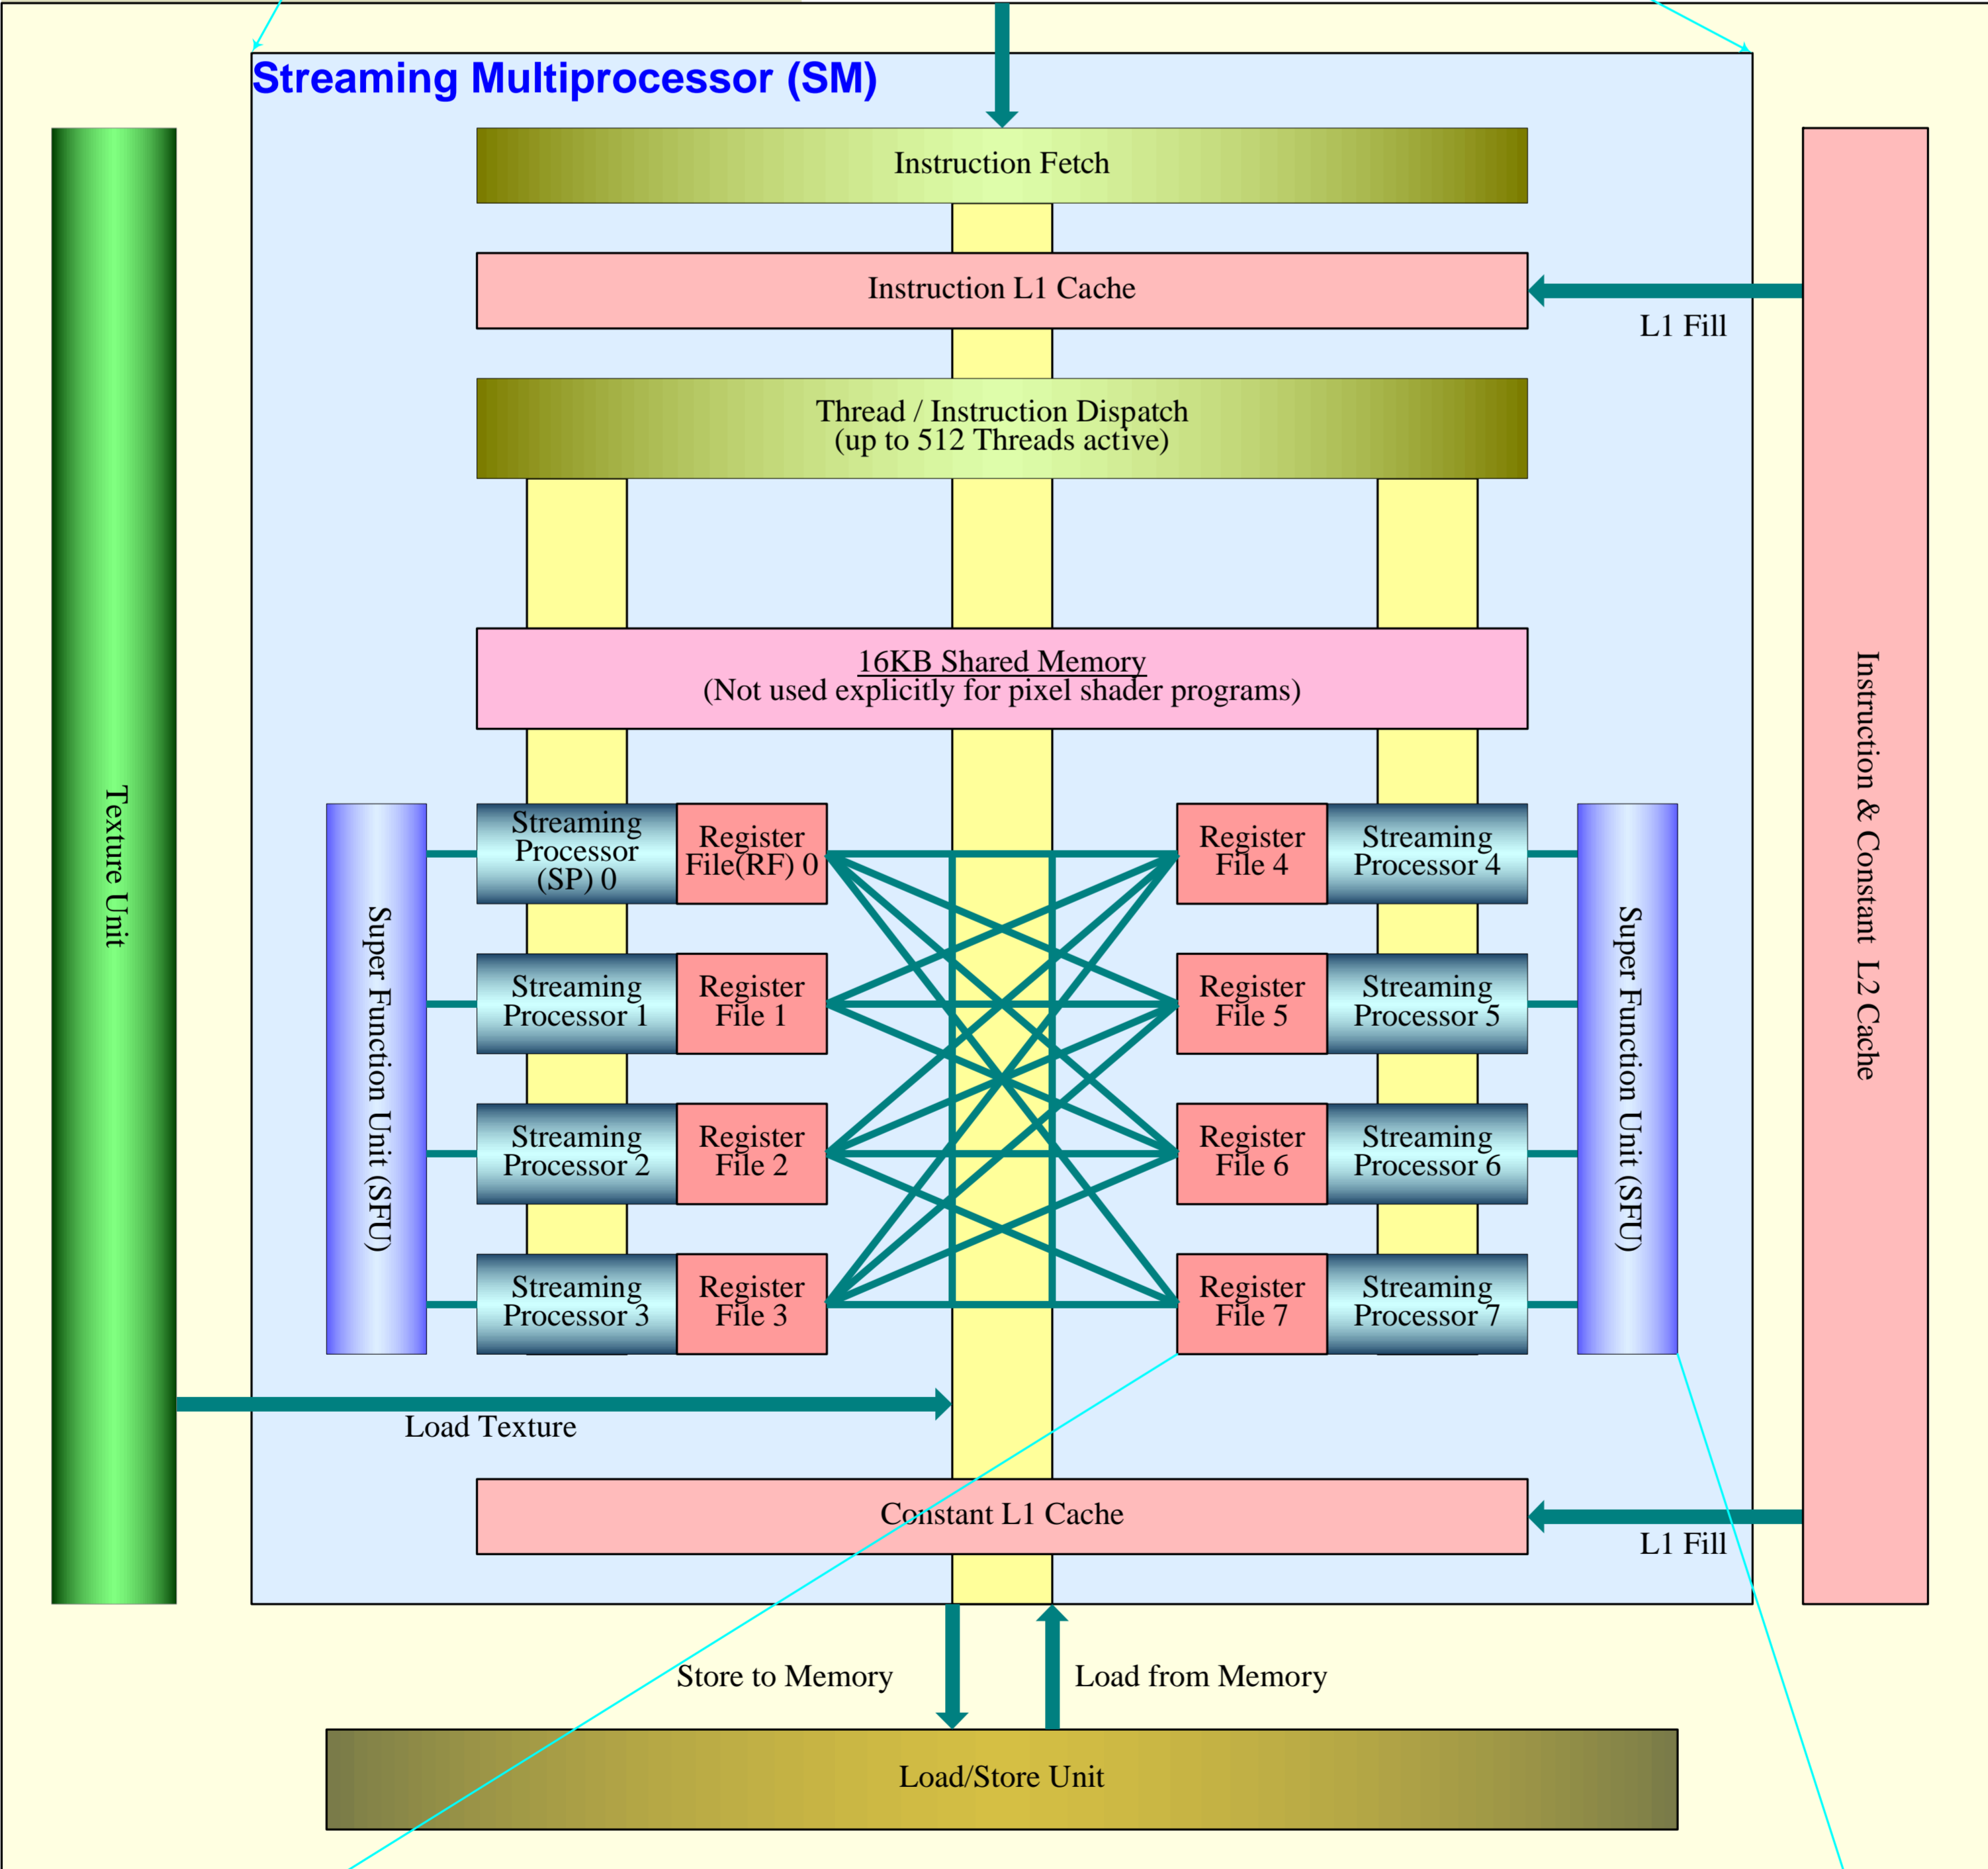

G80 Over View

Pipeline Over View

Texture Processor Cluster (TPC)

Streaming Multiprocessor (SM)

Execution Pipes