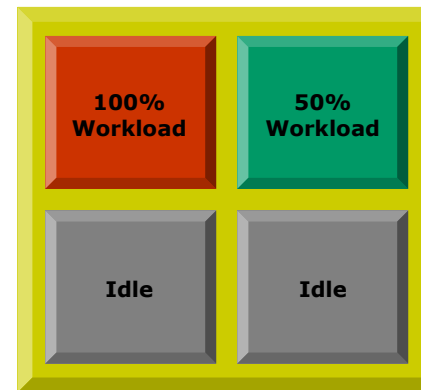

Advanced Power Management

- Separate CPU core and Northbridge power planes
 - Allow processors to reduce voltage while NB continues to run
Power savings
 - Also can apply additional voltage to NB to raise the NB frequency
Performance boost in power-constrained platforms

- Enhanced PowerNow!
 - Ability to *dynamically* and *individually* adjust core frequencies for improved power efficiency

45% Power State