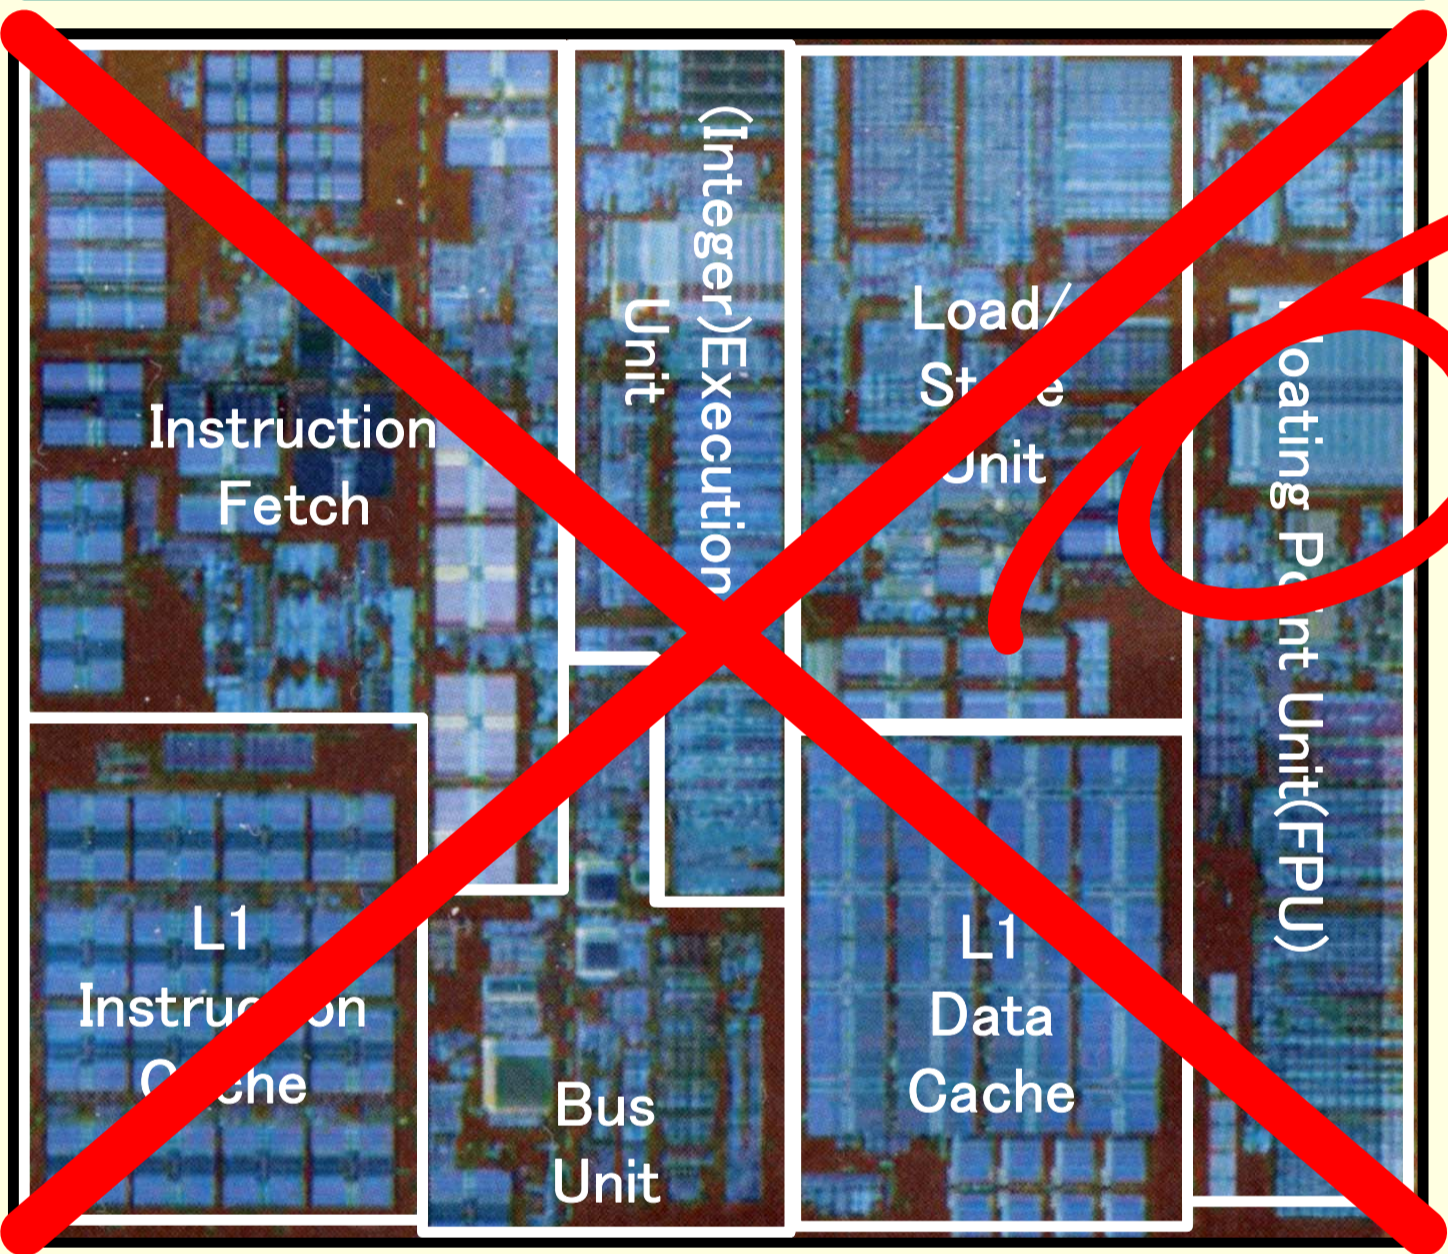

# K8 Processor Cores

Rev. F K8 CPU core (ISSCC 06)

Almost same as first K8

65nm K8 CPU core (AMD Briefing April '06)

Manufacturing Prototype

Hound core (SPF May '06)

Instruction Fetch and Branch Prediction are expanded

Floating Point Unit (FPU) is expanded