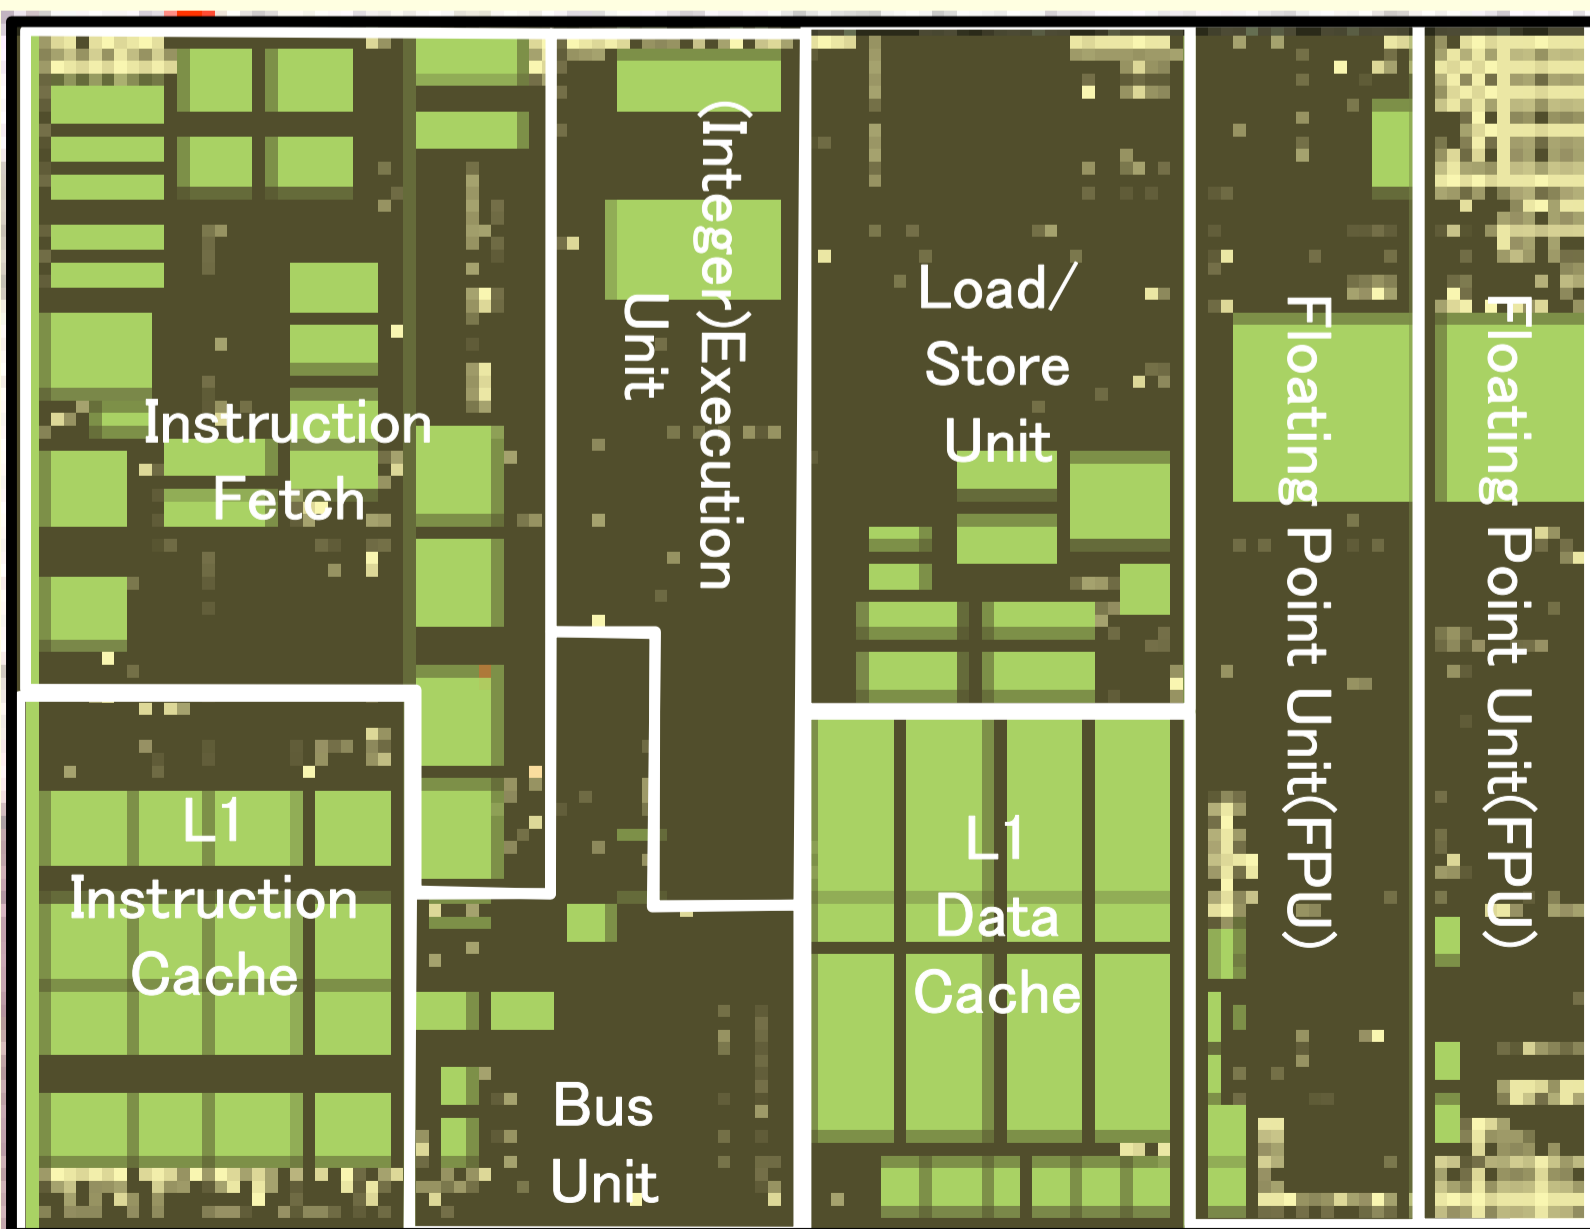

# K8 Processor Cores

Rev. F K8 CPU core (ISSCC 06)

Almost same as first K8

65nm K8 CPU core (AMD Briefing April '06)

Manufacturing Prototype

Hound core (SPF May '06)

Instruction Fetch and Branch Prediction are expanded

Floating Point Unit (FPU) is expanded