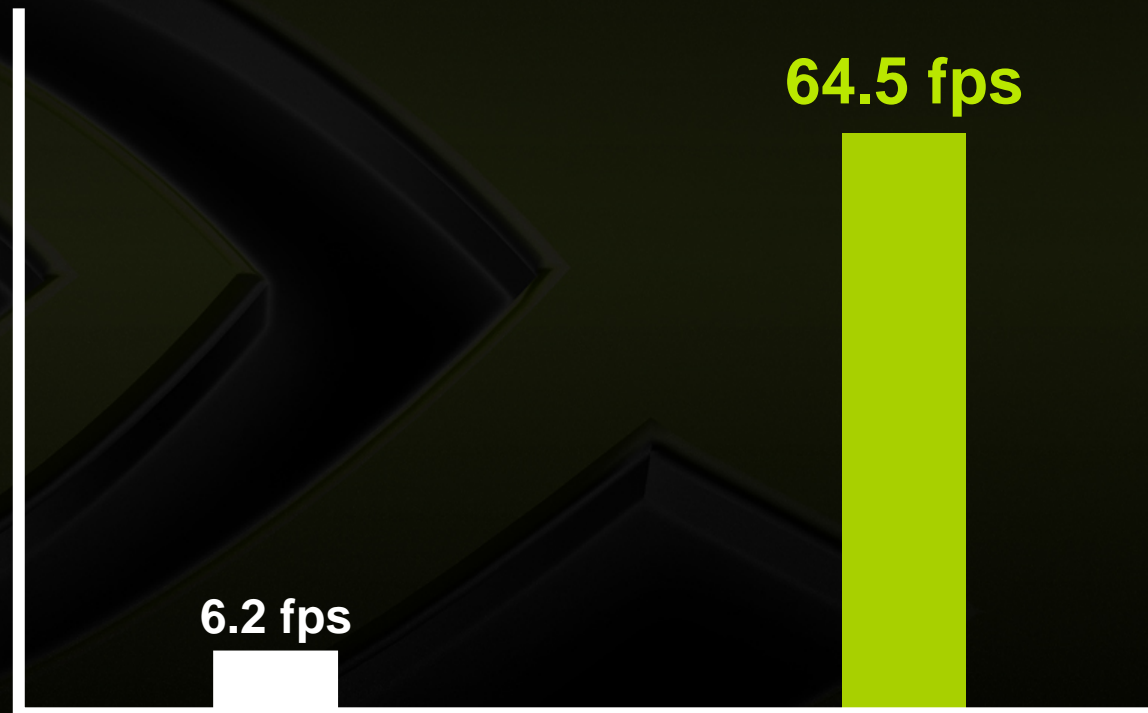

Dedicated Performance For Physics

Performance Measurement 15,000 Boulder Scene

Frame
Rate

CPU Physics

Dual Core P4EE 955 - 3.46GHz
GeForce 7900GTX SLI
CPU Multi-threading enabled

GPU Physics

Dual Core P4EE 955 - 3.46GHz
GeForce 7900GTX SLI
CPU Multi-threading enabled