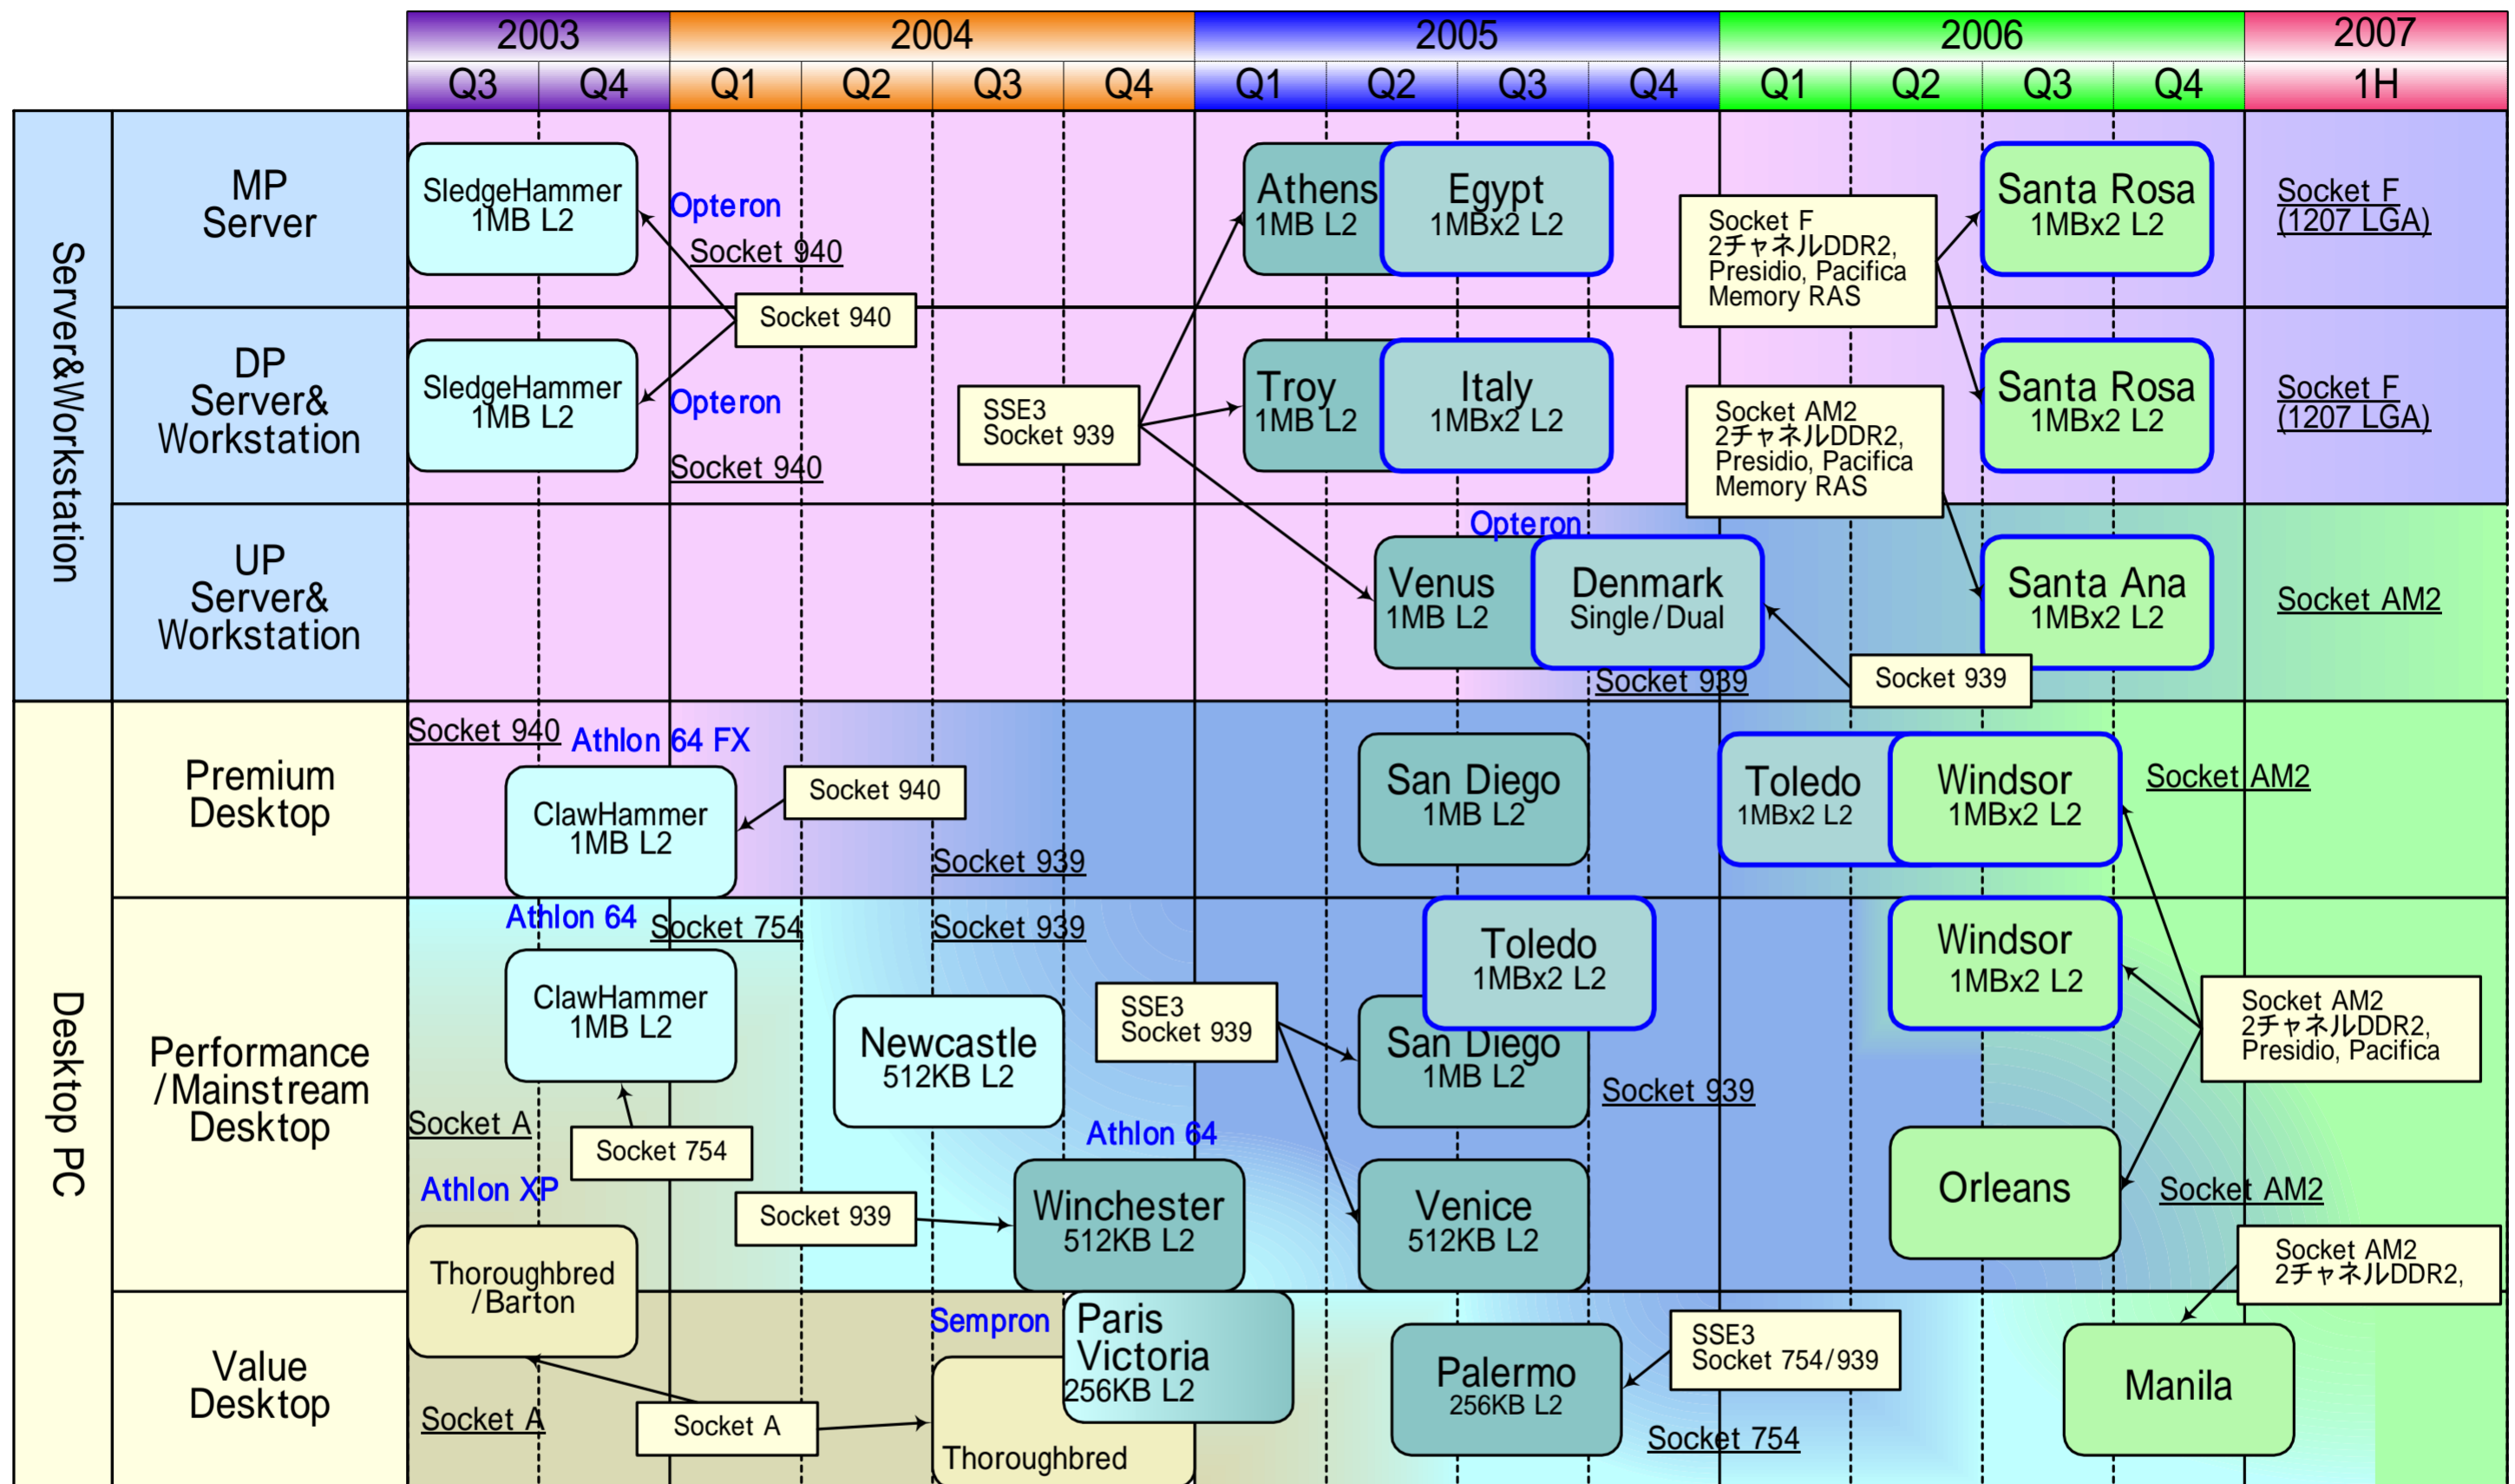

AMD CPUコアの移行予想図

Legend for core types and sockets:

- Single-core (White box)
- Dual-core (Blue box)
- 130nm K7 (Yellow box)
- 130nm K8 (Light blue box)
- 90nm K8 (Teal box)
- 90nm K8 (Rev. F) (Green box)
- Socket A (Brown box)
- Socket 940 (Pink box)
- Socket 754 (Cyan box)
- Socket 939 (Blue box)
- Socket AM2 (Light green box)
- Socket F (Purple box)