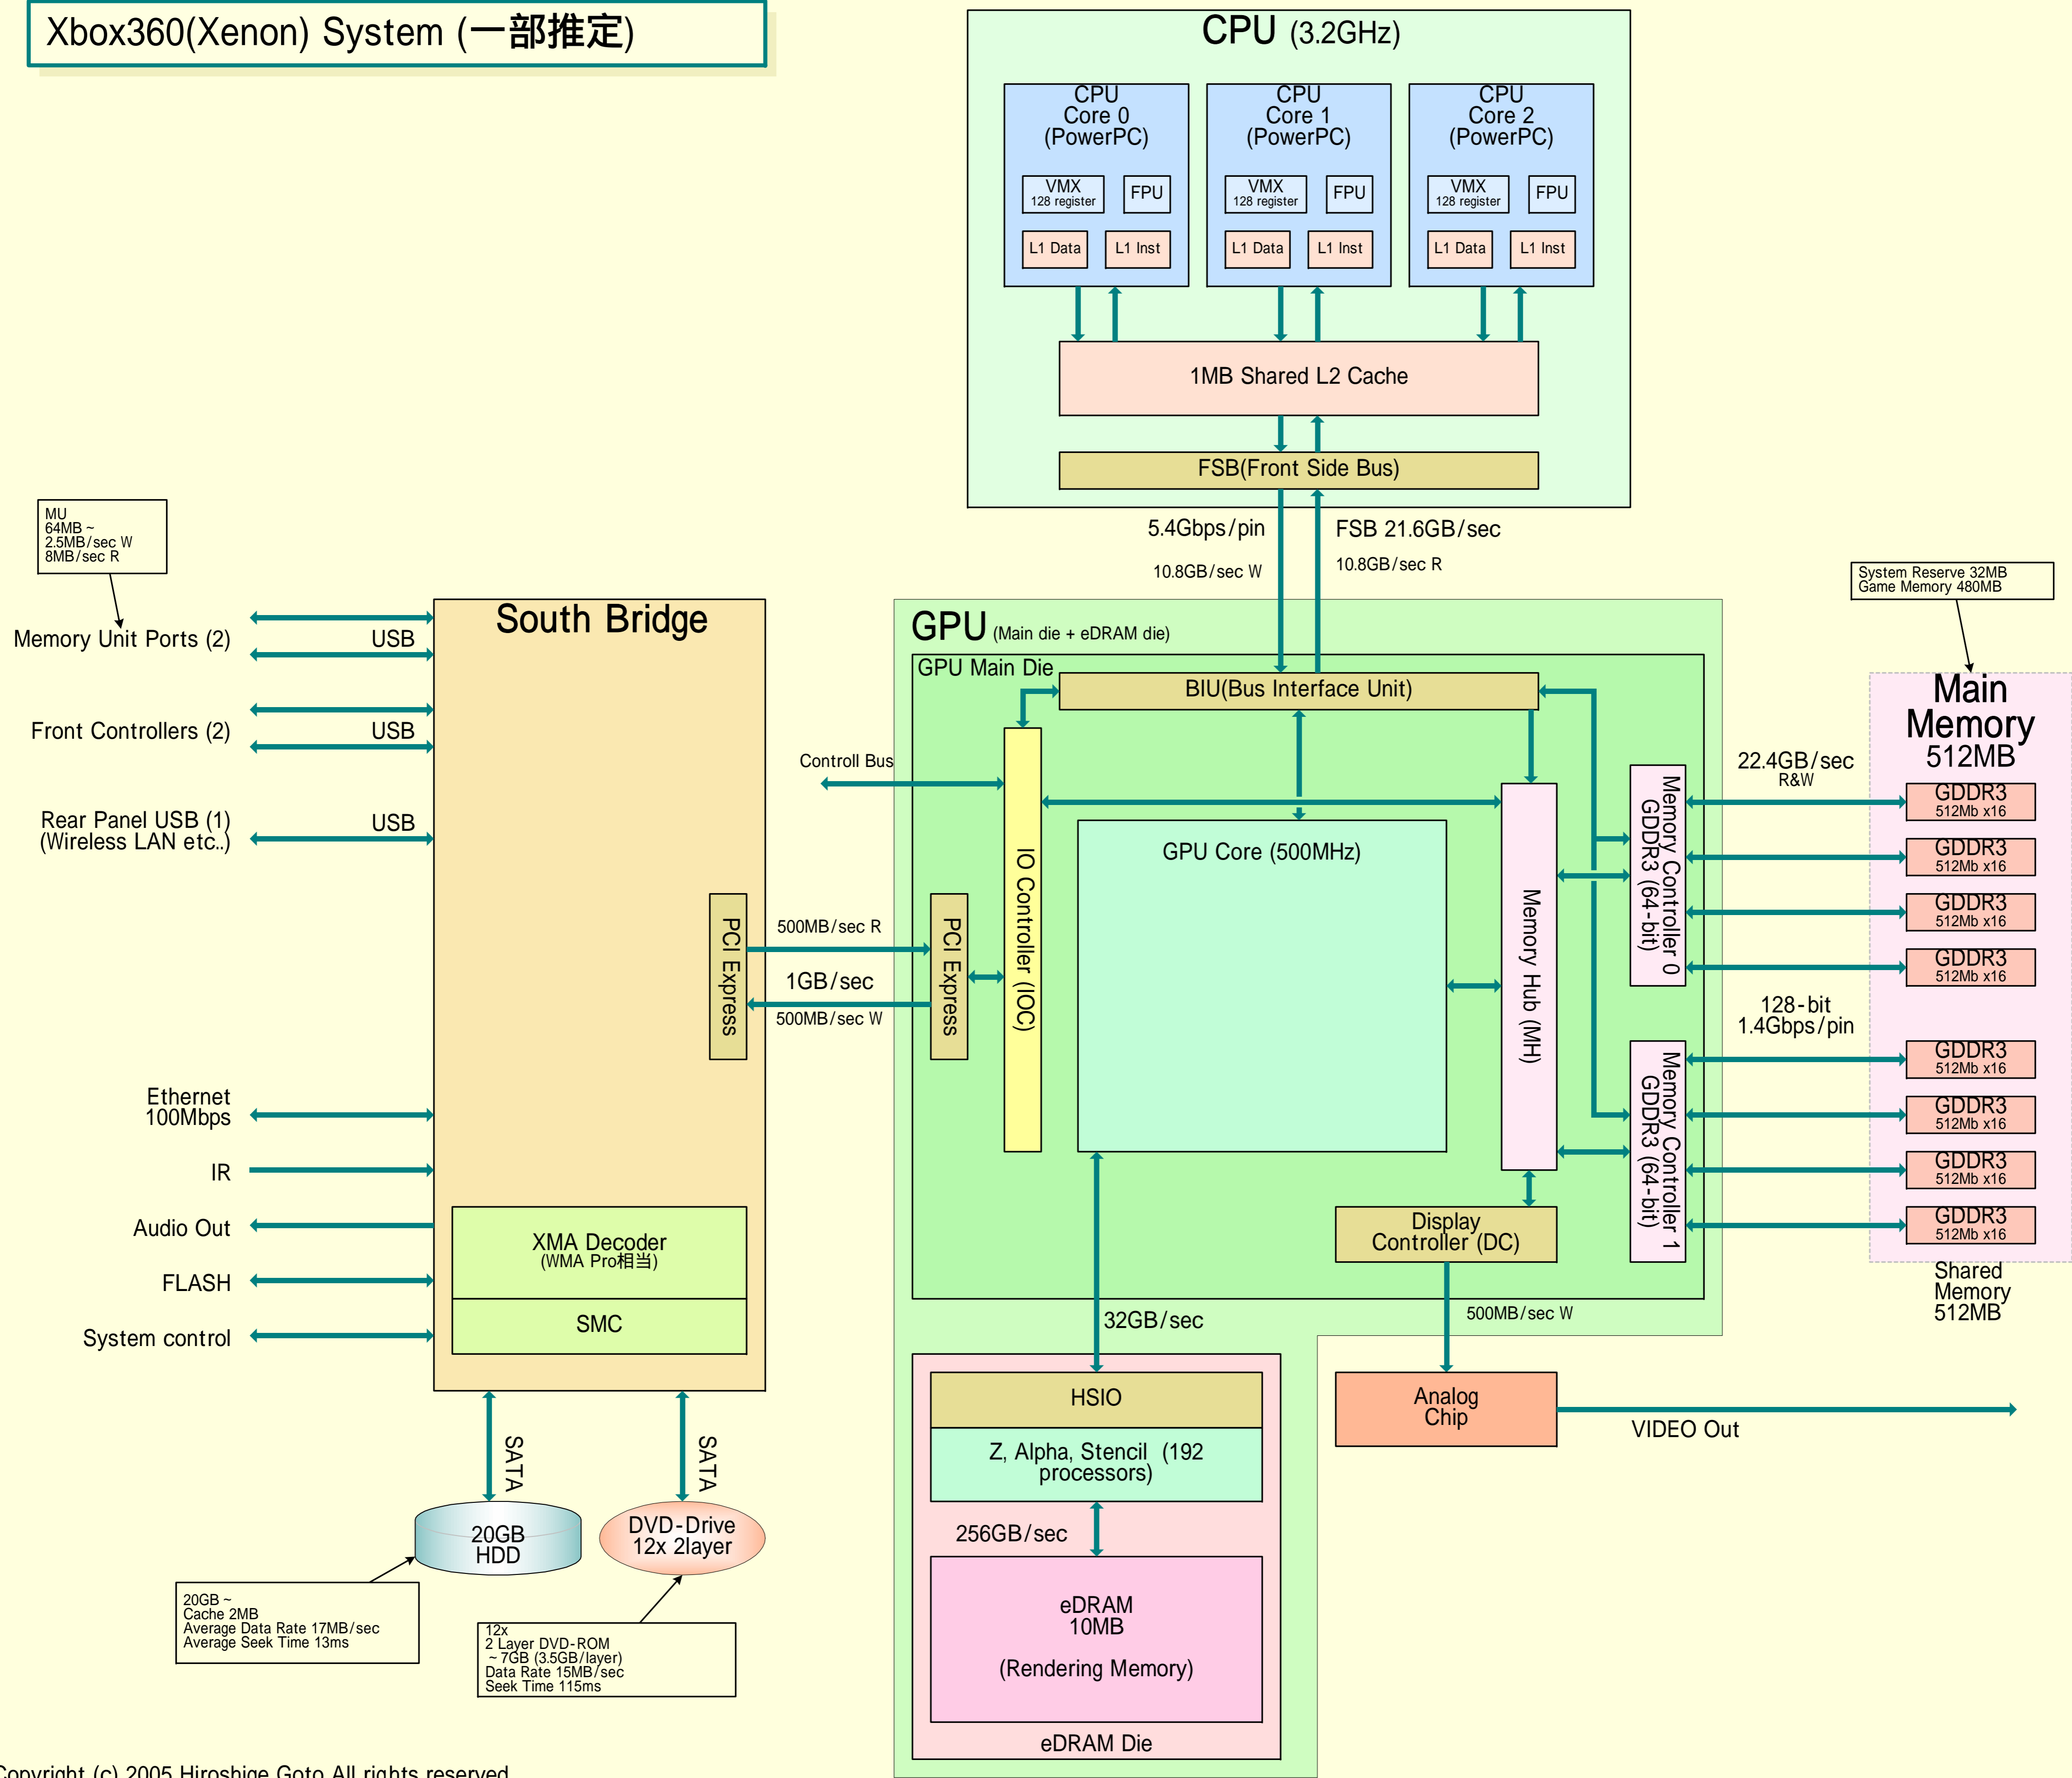

# Xbox360(Xenon) System (一部推定)

MU  
64MB ~  
2.5MB/sec W  
8MB/sec R

System Reserve 32MB  
Game Memory 480MB

20GB ~  
Cache 2MB  
Average Data Rate 17MB/sec  
Average Seek Time 13ms

12x  
2 Layer DVD-ROM  
~ 7GB (3.5GB/layer)  
Data Rate 15MB/sec  
Seek Time 115ms